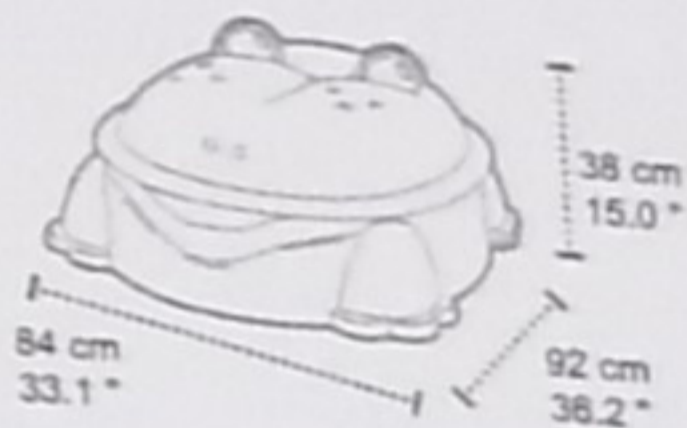

PARADISO TOYS®

Ref. T00713
Freddy The Frog + Lid

18029

Imported by Paradiso
Po:
Production date: