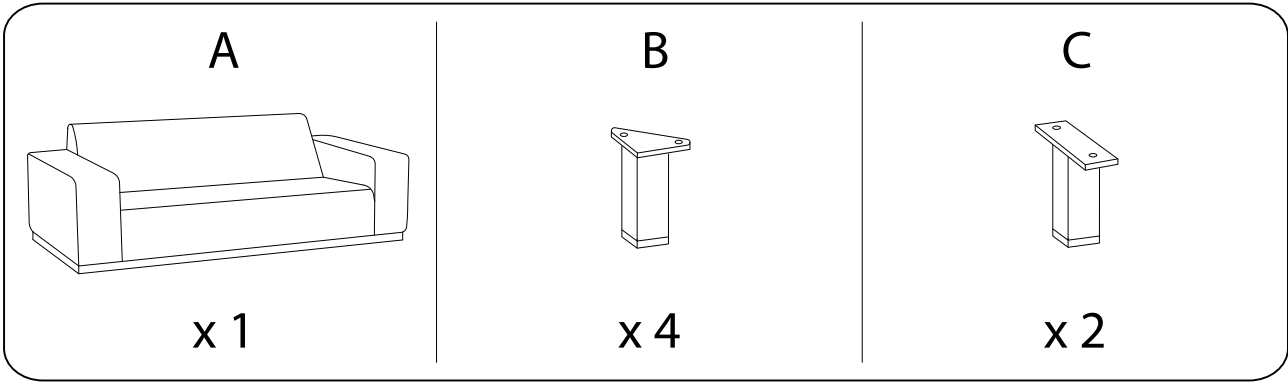

An icon showing an L-shaped metal bracket inside a circle, and a power drill with a diagonal line through it, indicating that a power drill should not be used for assembly.	A warning triangle icon with an exclamation mark inside.	A clock icon showing approximately 15 minutes.
An icon showing a rectangular foam pad on a surface with a diagonal line through it, and a screwdriver with a diagonal line through it, indicating that a screwdriver should not be used for assembly.	A warning triangle icon with an exclamation mark inside.	An icon of a person, representing the number of people required for assembly.

15'

2

1

2