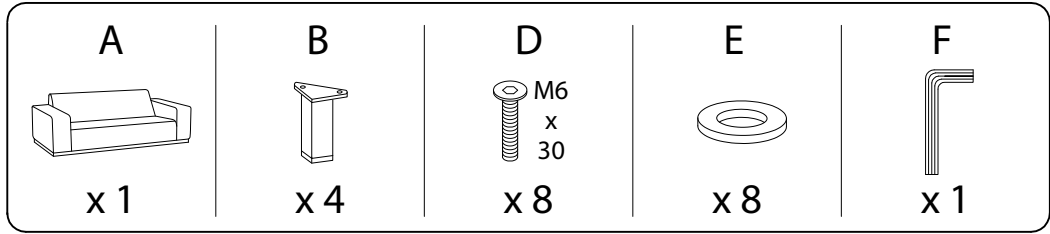

An icon showing an L-shaped metal bracket inside a circle, and a power drill with a diagonal line through it, indicating that a power drill should not be used for assembly.	A warning triangle icon with an exclamation mark inside.	A clock icon showing approximately 15 minutes.
An icon showing a rectangular foam pad on a surface with a diagonal line through it, and a screwdriver with a diagonal line through it, indicating that a screwdriver should not be used for assembly.	A warning triangle icon with an exclamation mark inside.	An icon of a person, representing the number of people required for assembly.

15'

2

1

2