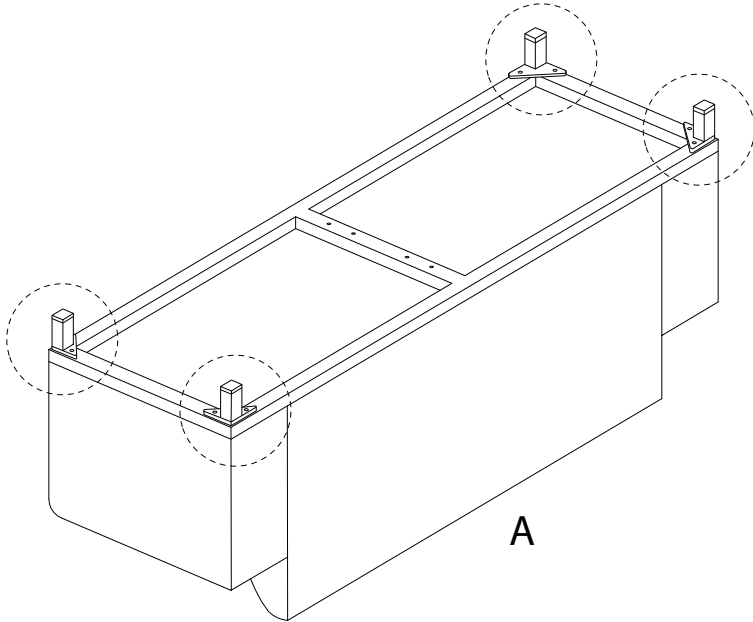

An icon showing an L-shaped metal bracket inside a circle, and a power drill with a diagonal line through it, indicating that a power drill should not be used for assembly.	A warning triangle icon with an exclamation mark inside.	A clock icon showing approximately 15 minutes.
An icon showing a rectangular foam pad on a surface with a diagonal line through it, and a screwdriver with a diagonal line through it, indicating that a screwdriver should not be used for assembly.	A warning triangle icon with an exclamation mark inside.	An icon of a person, representing the number of people required for assembly.

15'

2

1

2