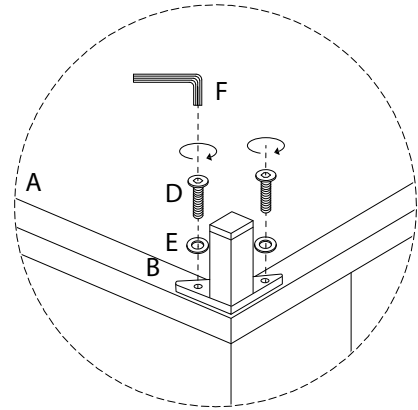

An icon showing an L-shaped metal bracket inside a circle, and a power drill with a diagonal line through it, indicating that a power drill should not be used for assembly.	A warning triangle icon with an exclamation mark inside.	A clock icon showing approximately 15 minutes.
An icon showing a rectangular foam pad on a surface with a diagonal line through it, and a screwdriver with a diagonal line through it, indicating that a screwdriver should not be used for assembly.	A warning triangle icon with an exclamation mark inside.	An icon of a person, representing the number of people required for assembly.

15'

2

1

2