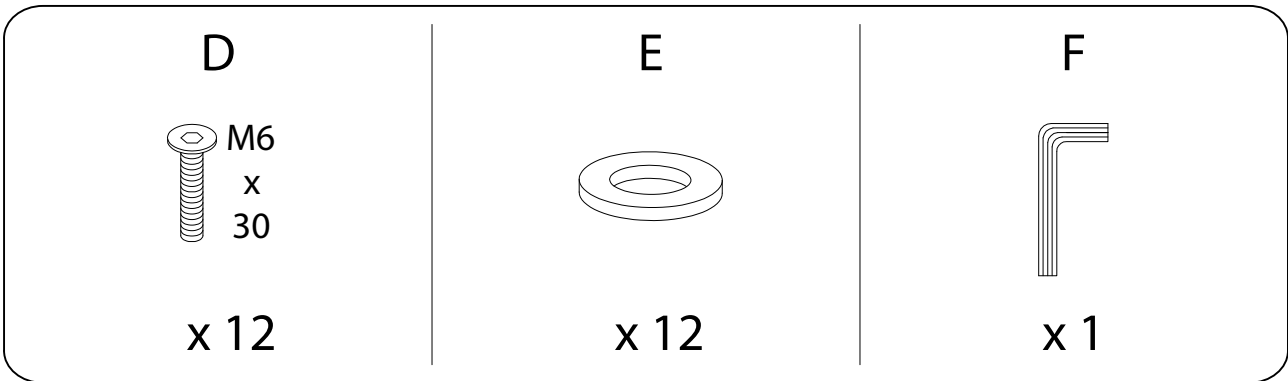

An icon showing an L-shaped metal bracket inside a circle, and a power drill with a diagonal line through it, indicating that a power drill should not be used for assembly.	A warning triangle icon with an exclamation mark inside.	A clock icon showing approximately 15 minutes.
An icon showing a rectangular foam pad on a surface with a diagonal line through it, and a screwdriver with a diagonal line through it, indicating that a screwdriver should not be used for assembly.	A warning triangle icon with an exclamation mark inside.	An icon of a person, representing the number of people required for assembly.

15'

2

1

2