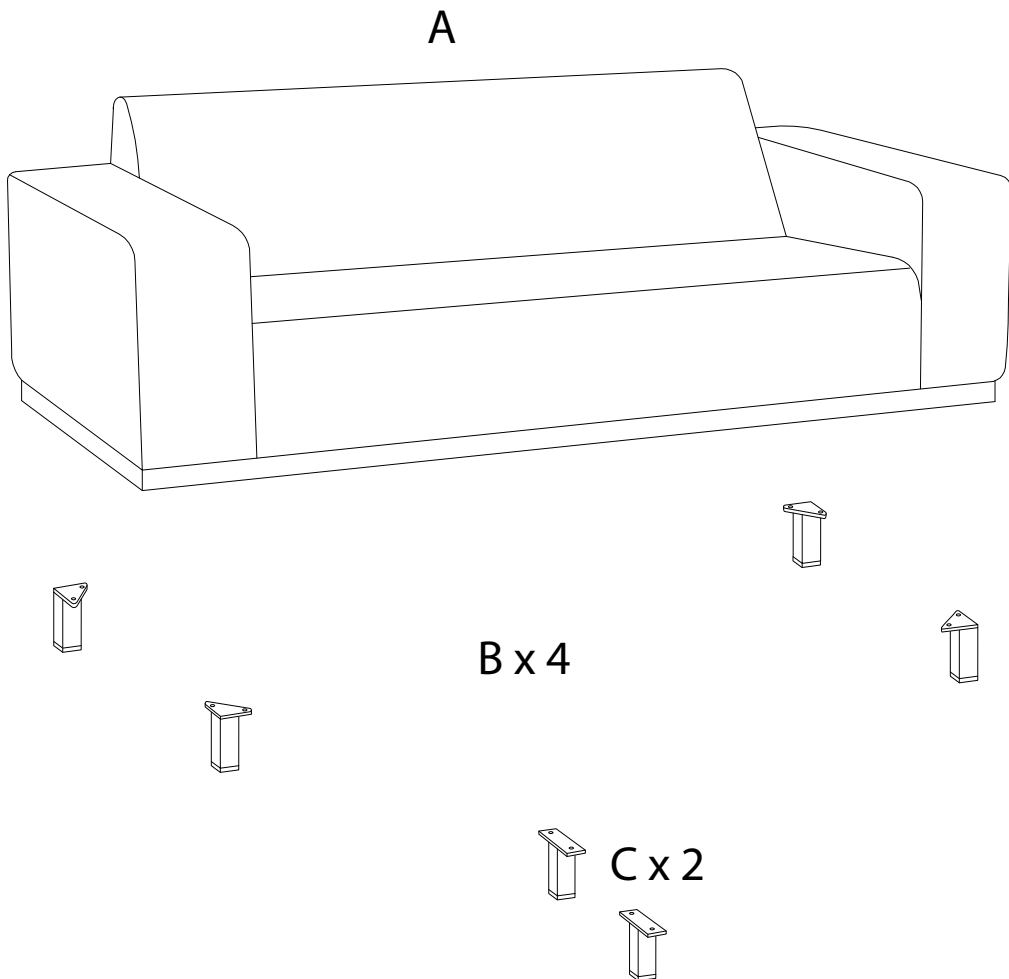

An icon showing an L-shaped metal bracket inside a circle, and a power drill with a diagonal line through it, indicating that a power drill should not be used for assembly.	A warning triangle icon with an exclamation mark inside.	A clock icon showing approximately 15 minutes.
An icon showing a rectangular foam pad on a surface with a diagonal line through it, and a screwdriver with a diagonal line through it, indicating that a screwdriver should not be used for assembly.	A warning triangle icon with an exclamation mark inside.	An icon of a person, representing the number of people required for assembly.

15'

2

1

2