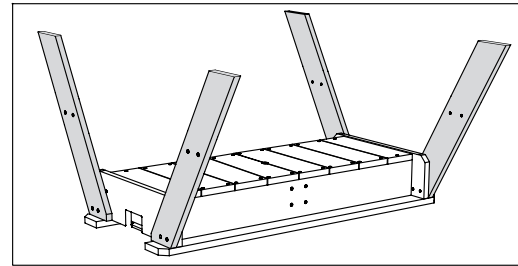

Sand / water table

547.9 x 17.5 x 88mm

4

4x

s2

8x

s3

8x

FINISH