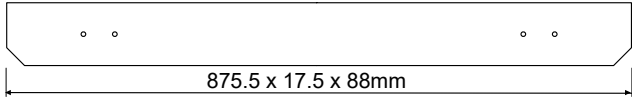

Sand / water table

5

2x

s2

8x

s3

8x