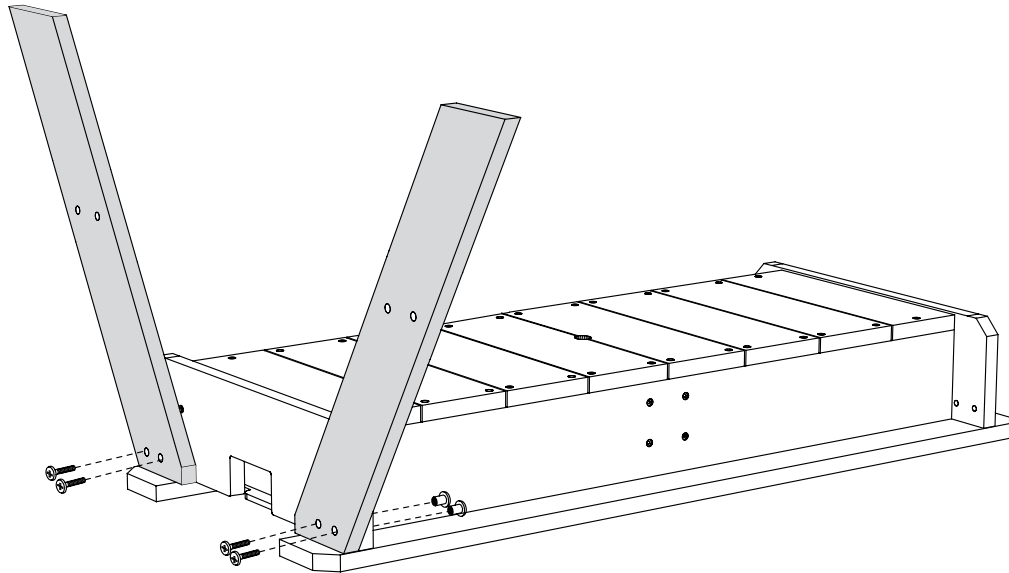

Sand / water table

547.9 x 17.5 x 88mm

4

4x

s2

8x

s3

8x

FINISH