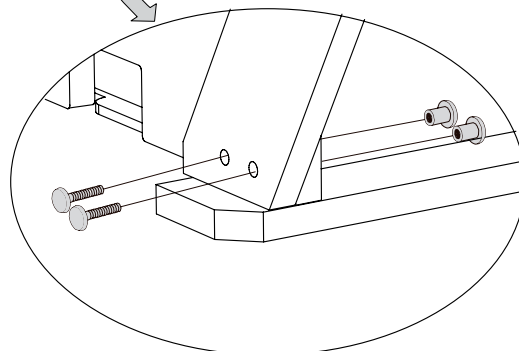

Sand / water table

547.9 x 17.5 x 88mm

4

4x

s2

8x

s3

8x

FINISH