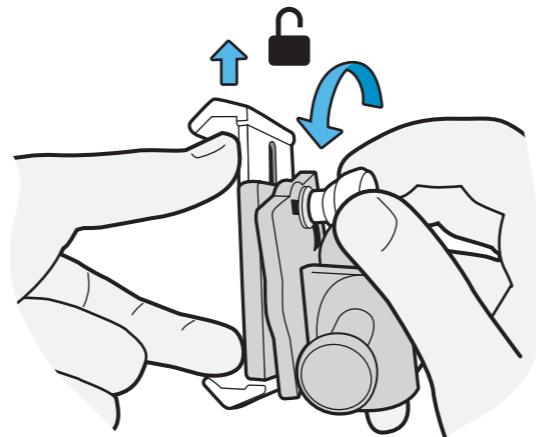

GripTight Mount PRO / Manual

BC

FC

1

2

twitter.com/jobyinc
facebook.com/jobyinc
instagram.com/jobyinc
plus.google.com/+joby
info@joby.com
joby.com/griptight-pro

©2016 DayMen US Inc
JOBY
1435 N McDowell Blvd
Suite 200
Petaluma, CA 94954

0500-058

JOBY®

GripTight Mount PRO™