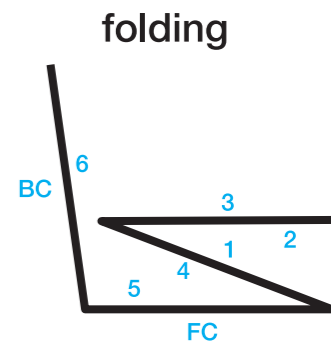

GripTight Mount PRO / Manual

BC

FC

1

2

twitter.com/jobyinc
facebook.com/jobyinc
instagram.com/jobyinc
plus.google.com/+joby
info@joby.com
joby.com/griptight-pro

©2016 DayMen US Inc
JOBY
1435 N McDowell Blvd
Suite 200
Petaluma, CA 94954

0500-058

JOBY®

GripTight Mount PRO™