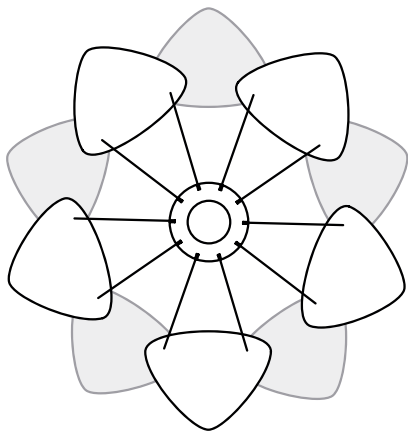

# SILVIA

lampshade | user guide

UMAGE

E27/E26

A

MAX 15W LED BULB

FOLLOW US ON SOCIAL MEDIA

@umagedesign | #umagedesign | umage.com

UMAGE

220523