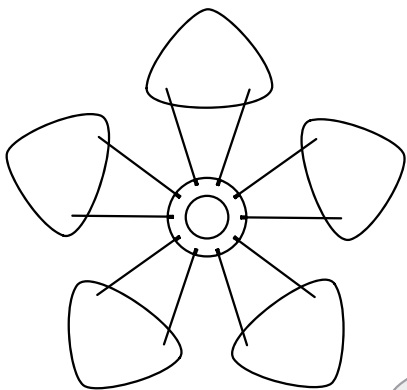

# SILVIA

lampshade | user guide

UMAGE

E27/E26

A

MAX 15W LED BULB

FOLLOW US ON SOCIAL MEDIA

@umagedesign | #umagedesign | umage.com

UMAGE

220523