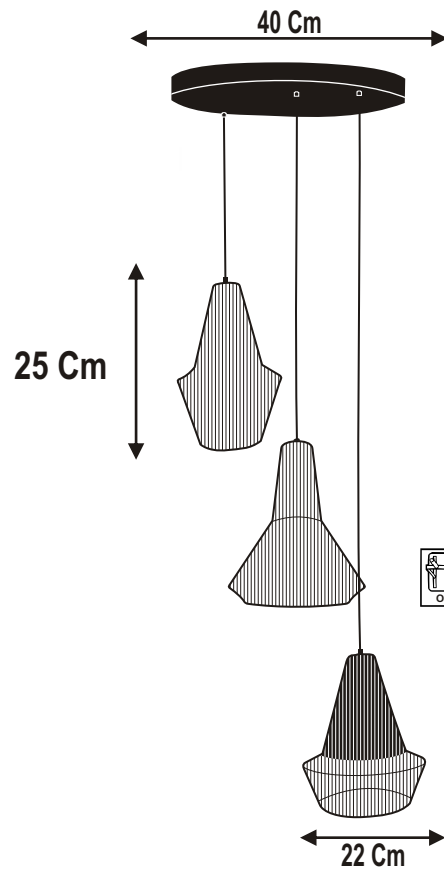

INSTRUCTION MANUAL

Jenthe HL 3 Black Rope Round 104993

Step 1

Step 2

Step 3

Step 4

Final Product

FittinQ B.V.