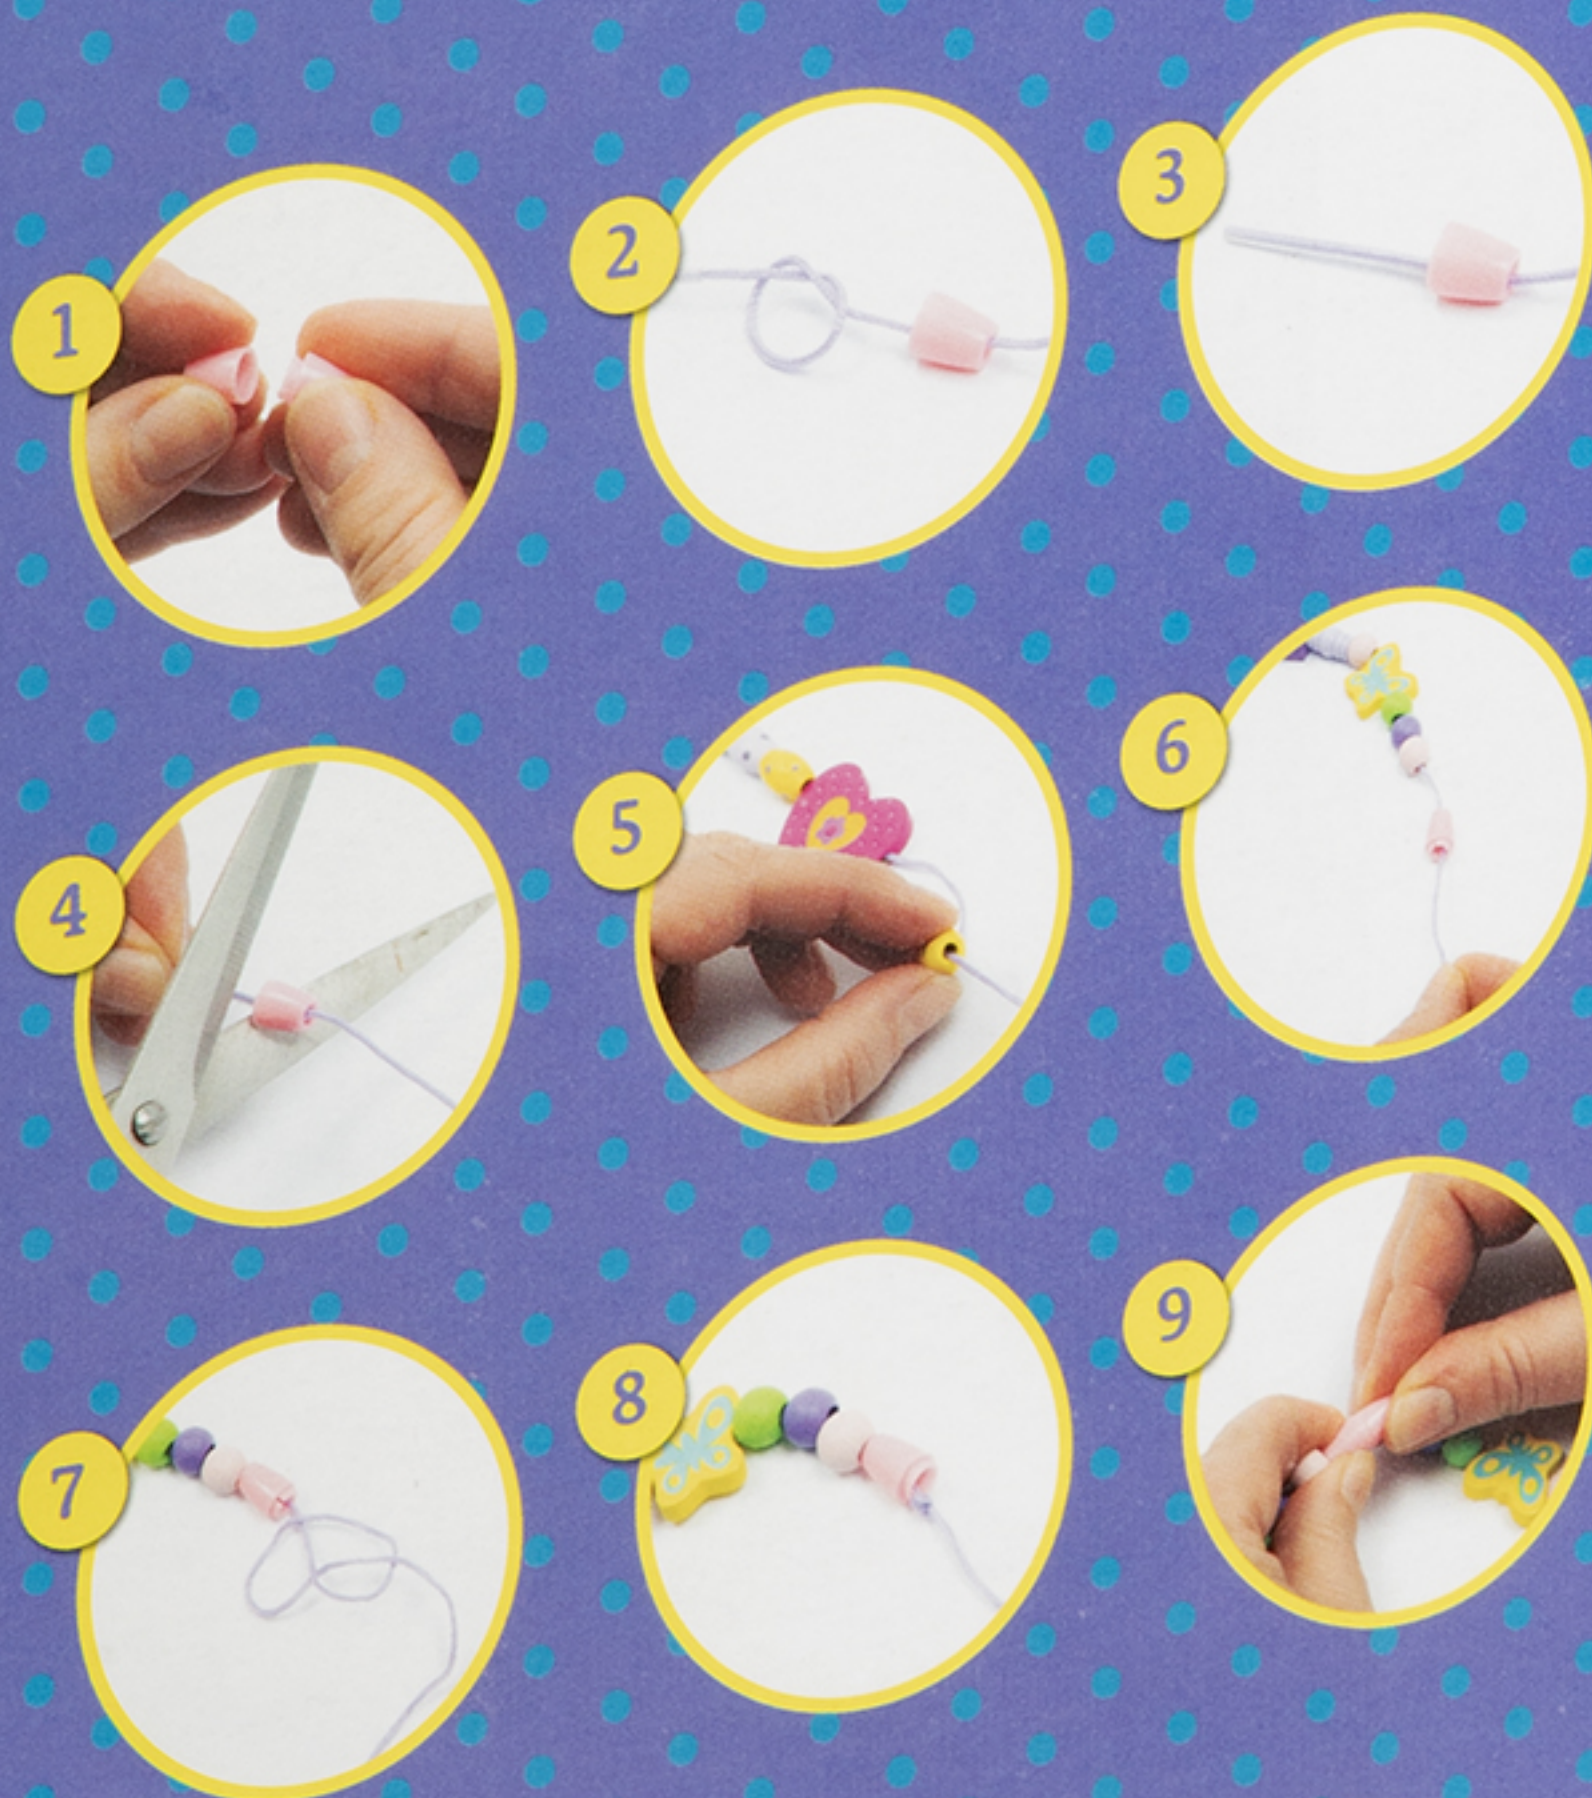

JOYA
WOODEN
BEAD SET

JOYA
Creative

Wooden BEAD SET

MIX
Supporting
responsible forestry
FSC® C159884

20
PAP

04
PE-LD

CE

0-3

FR
DONNEZ
OU
RECYCLEZ

ASSOCIATION

MAGASIN

OU
dÉCHÈTERIE

Adresses sur quefairedeumesdechets.fr

Arts & Crafts Trading B.V. is member of the
Creative
Craft Group
Rietveldkade 13
5222 AL 's-Hertogenbosch
The Netherlands
REF No. 981035
BATCH No. 232622

(GB) WARNING! NOT SUITABLE FOR CHILDREN UNDER 36 MONTHS. SMALL PARTS. CHOKING HAZARD. LONG CORD. STRANGULATION HAZARD. TO BE USED UNDER THE DIRECT SUPERVISION OF AN ADULT. COLOR AND CONTENT MAY VARY. PLEASE RETAIN THIS INFORMATION FOR FUTURE REFERENCE. (DE) ACHTUNG! NICHT FÜR KINDER UNTER 36 MONATEN GEEIGNET. KLEINE TEILE. ERSTICKUNGSGEFAHR. LANGE SCHNUR. STRANGULATIONSGEFAHR. BENUTZUNG UNTER UNMITTELBARER AUFSICHT VON ERWACHSENEN. FARBE UND INHALT KÖNNEN ABWEICHEN. BEWAHREN SIE DIESE INFORMATIONEN ZUR SPÄTEREN REFERENZNAHME AUF. (FR) ATTENTION! NE CONVIENT PAS AUX ENFANTS DE MOINS DE 36 MOIS. PETITS ÉLÉMENTS. DANGER D'ÉTOUFFEMENT. LONGUE CORDE. DANGER DE STRANGULATION. À UTILISER SOUS LA SURVEILLANCE D'UN ADULTE. LA COULEUR ET LE CONTENU PEUVENT VARIER. CONSERVEZ CES INFORMATIONS POUR RÉFÉRENCE ULTÉRIEURE. (NL) WAARSCHUWING! NIET GESCHIKT VOOR KINDEREN JONGER DAN 36 MAANDEN. KLEINE ONDERDELEN. VERWURGINGSGEVAAR. LANGE KOORD. VERWURMINGSGEVAAR. GEBRUIKEN ONDER DIRECT TOEZICHT VAN EEN VOLWASSENEN. KLEUR EN INHOUD KUNNEN AFWIJKEN. BEWAAR DEZE INFORMATIE OM LATER TE KUNNEN RAADPLEGEN. (ES) ADVERTENCIA! NO CONVIENE PARA NIÑOS MENORES DE 36 MESES. PARTES PEQUEÑAS. PELIGRO DE ATRAGANTAMIENTO. CUERDA LARGA. PELIGRO DE ESTRANGULAMIENTO. UTILÍCESE BAJO LA VIGILANCIA DIRECTA DE UN ADULTO. EL COLOR Y EL CONTENIDO PUEDEN VARIAR. POR FAVOR, GUARDE ESTA INFORMACIÓN PARA EL FUTURO. (IT) AVVERTENZA! NON ADATTO A BAMBINI DI ETÀ INFERIORE A 36 MESI. PICCOLE PARTI. RISCHIO DI SOFFOCAMENTO. CORDE LUNGA. RISCHIO DI STRANGOLAMENTO. DA USARE SOTTO LA DIRETTA SORVEGLIANZA DI UN ADULTO. IL COLORE E IL CONTENUTO POSSONO VARIARE. CONSERVARE QUESTE INFORMAZIONI PER RIFERIMENTO FUTURO.

© JOYA Creative® All rights reserved.
All associated European trademarks, trade dress
and intellectual property rights are owned by
Creative Craft Group B.V. Made in PRC.

8 715427 125046