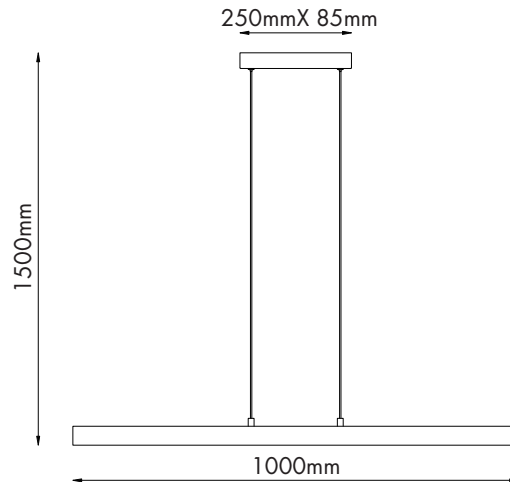

93699

4x4.3W LED

incl. LED Board: QL7001069

220-240V~50Hz

(DE) Dieses Produkt enthält eine Lichtquelle der Energieeffizienzklasse F (EN) This product contains a light source of energy efficiency class F (FR) Ce produit comprend une source de lumière de classe d'efficacité énergétique F (NL) Dit product bevat een lichtbron van energie-efficiëntieklasse F (PL) Produkt ten zawiera źródło światła o klasie efektywności energetycznej F (NO) Dette produktet inneholder en lyskilde i energieeffektivitetsklasse F (DK) Dette produkt indeholder en lyskilde af energieeffektklasse F (SE) Denna produkt innehåller en ljuskälla i energieffektivitetsklass F (FI) Tämä tuote sisältää energiatehokkuusluokan F valonlähteen (IT) Questo prodotto contiene una sorgente luminosa della classe di efficienza energetica F (ES) Este producto contiene una fuente de luz de la clase de eficiencia energética F (CZ) Tento výrobek obsahuje světelný zdroj třídy energetické účinnosti F (PT) Este produto contém uma fonte de luz da classe de eficiência energética F (GR) Αυτό το προϊόν περιέχει μια φωτεινή πηγή ενεργειακής απόδοσης κλάσης F (SK) Tento výrobok obsahuje zdroj svetla triedy energetickej efektivity F	QR	EAN
		8718881055256

	(DE) Durch einen Fachmann austauschbare Lichtquelle (nur LED) (EN) Replaceable (LED only) light source by a professional. (FR) Source de lumière remplaçable (LED uniquement) par un professionnel. (NL) Lichtbron (alleen led) te vervangen door een professional. (PL) Wymienne (tylko LED) źródło światła wykonane przez profesjonalistę. (NO) Utskiftbar (kun LED) lyskilde av en profesjonell. (DK) Udskiftelig lyskilde (kun LED), udskiftes af en elektriker. (SE) Ljuskälla (endast LED) utbytbar genom fackman. (FI) Ammattilainen voi vaihtaa vaihdettavan (vain LED) valonlähteen. (IT) Sorgente luminosa (solo LED) sostituibile da un professionista. (ES) Fuente de luz (solo LED) sustituible por un profesional. (CZ) Vyměnitelný (pouze LED) světelný zdroj odborníkem. (PT) Luz LED (apenas LED) substituível por um profissional. (GR) Η πηγή φωτός (μόνο LED) να αντικαθίσταται από επαγγελματία. (SK) Zdroj svetla (iba LED) vymeniteľný prostredníctvom odborníka.