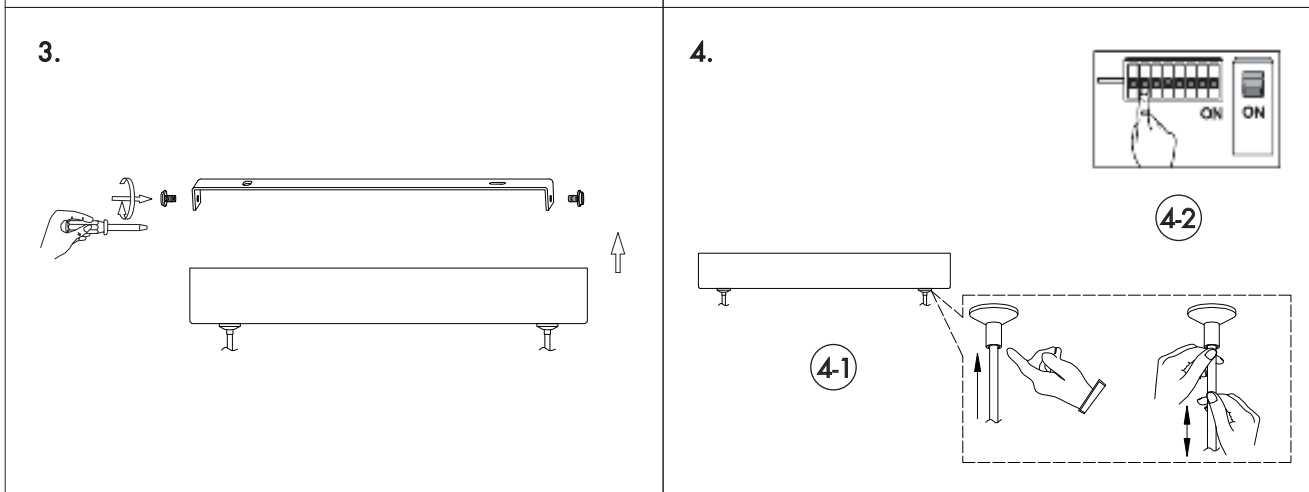

INSTRUCTION MANUAL

Balo HL 4 Black with Gold 93699

Pendant lamp
incl. LED 4x QL7001069
4x490lm Module
1037lm Lamp
4x4.3W LED
220-240V~50Hz
2700K
CRI>80
30000 h
15000 ON/OFF

93699

4x4.3W LED

incl. LED Board: QL7001069