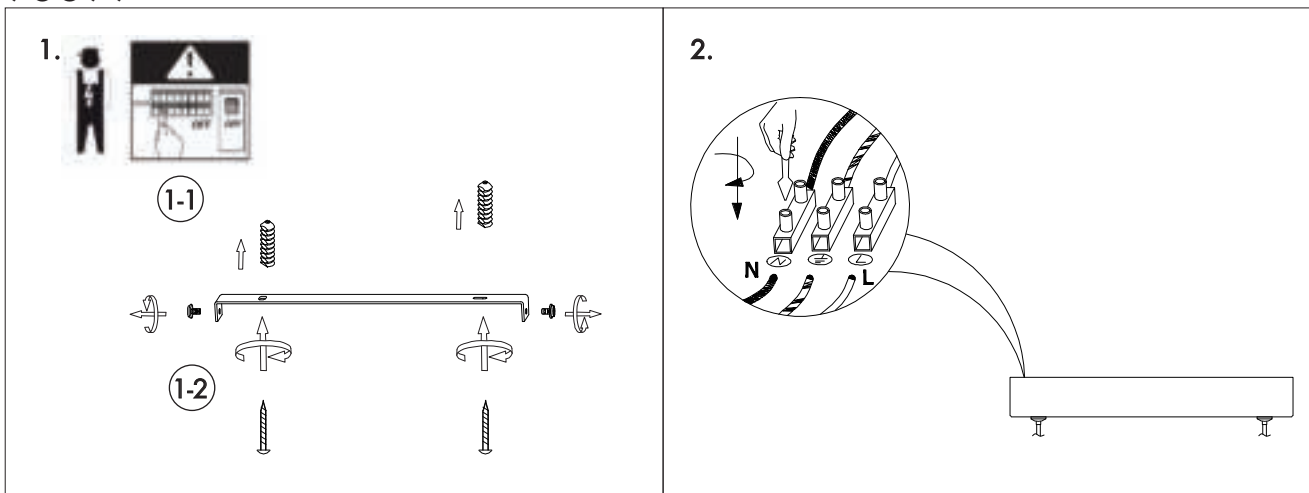

INSTRUCTION MANUAL

Balo HL 4 Black with Gold 93699

Pendant lamp
incl. LED 4x QL7001069
4x490lm Module
1037lm Lamp
4x4.3W LED
220-240V~50Hz
2700K
CRI>80
30000 h
15000 ON/OFF

93699

4x4.3W LED

incl. LED Board: QL7001069