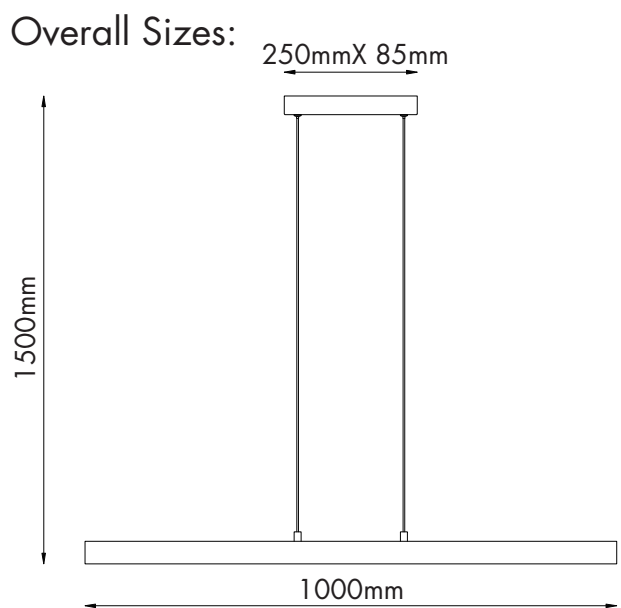

INSTRUCTION MANUAL

Balo HL 4 Black with Gold 93699

Pendant lamp
incl. LED 4x QL7001069
4x490lm Module
1037lm Lamp
4x4.3W LED
220-240V~50Hz
2700K
CRI>80
30000 h
15000 ON/OFF

93699

4x4.3W LED

incl. LED Board: QL7001069