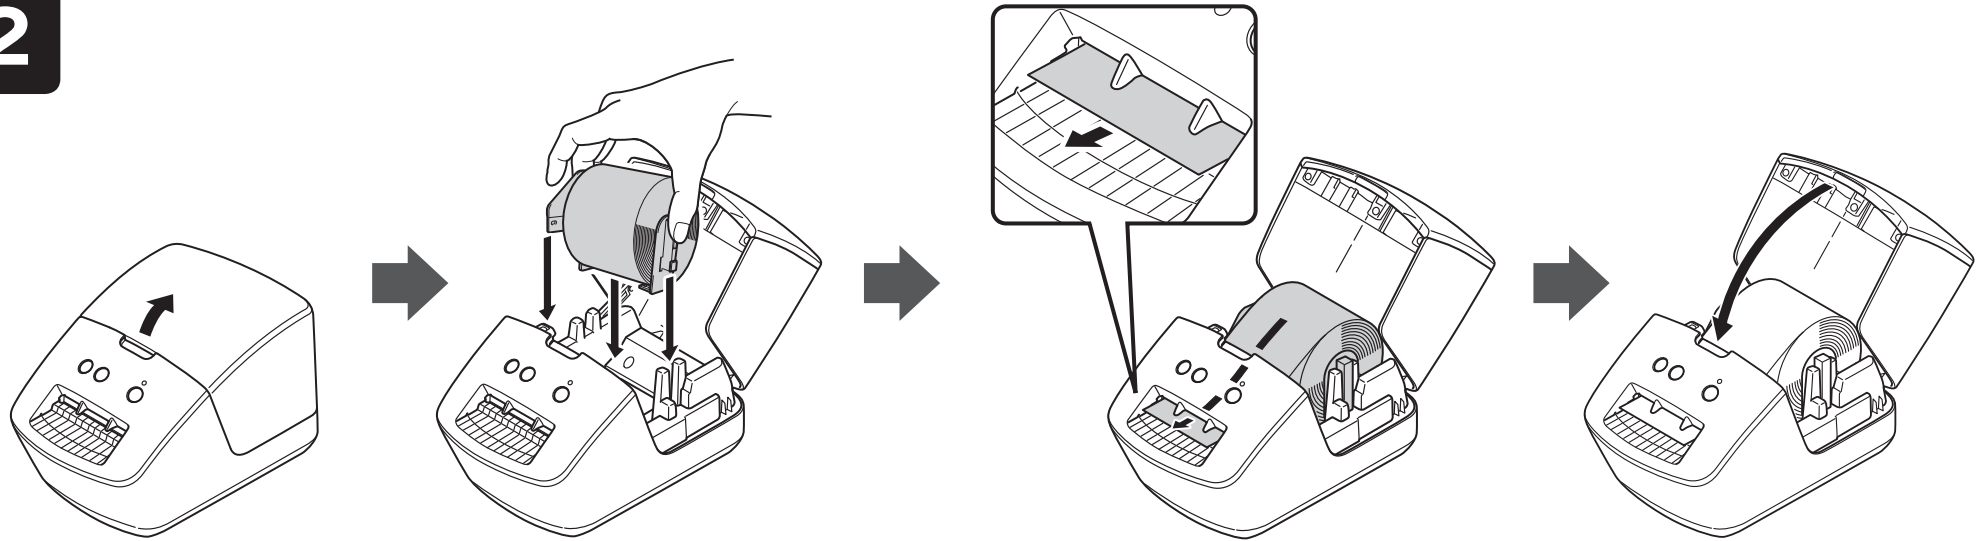

brother

DZ LABEL DZ TAPE

D016J4001

QL-600

support.brother.com

1

2

3