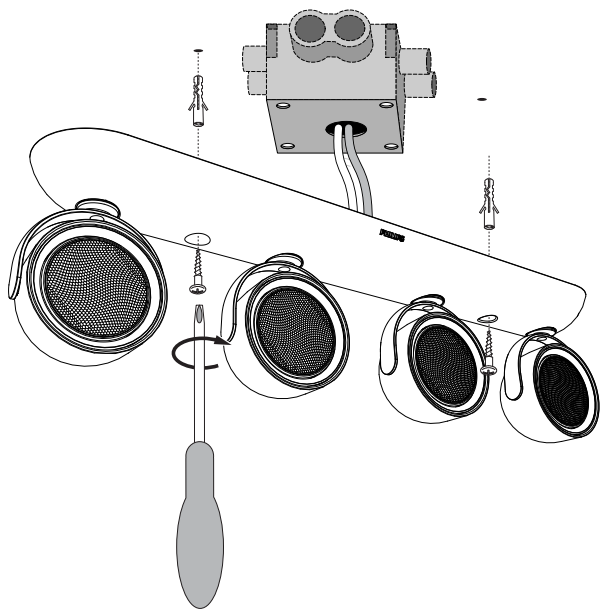

# PHILIPS

Incl.

4b

Max 120°

Philips Lighting Contact Centre  
Int. Business Reply Service  
I.B.R.S. / C.C.R.I. Numéro 10461  
5600 VB Eindhoven  
Pays-Bas / The Netherlands

[www.philips.com/homelighting](http://www.philips.com/homelighting)  
☎ +800 7445 4775