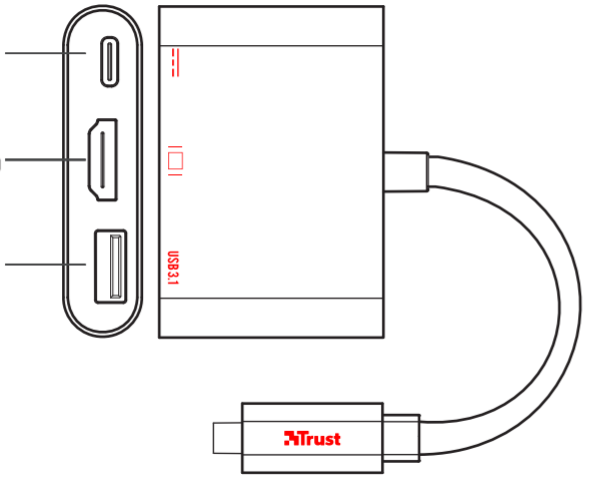

## USB Type-C

Multiport Adapter

21260

**Quick Installation Guide**

1.

USB TYPE-C GEN1  
(MAX. 60W)

HDMI  
(MAX. 1080P @ 60 FPS)

USB TYPE-A 3.1  
(MAX. 5 GBPS)