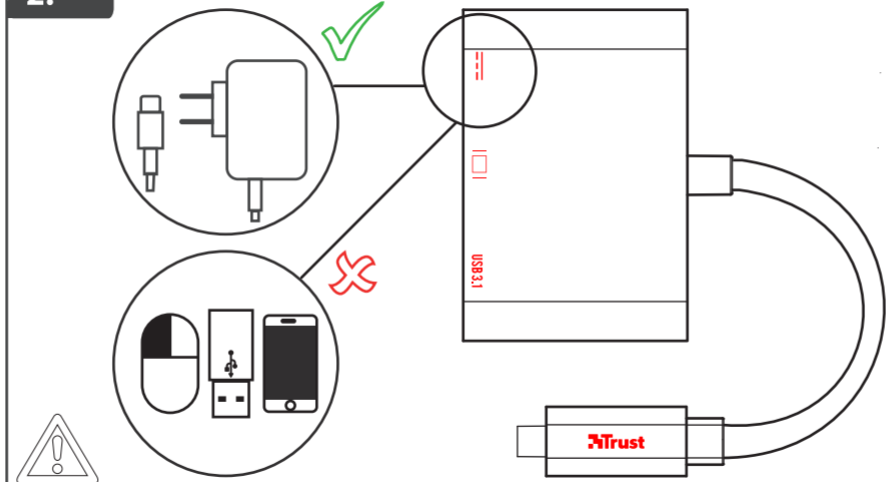

1.

USB TYPE-C GEN1
(MAX. 60W)

HDMI
(MAX. 1080P @ 60 FPS)

USB TYPE-A 3.1
(MAX. 5 GBPS)

2.

3.