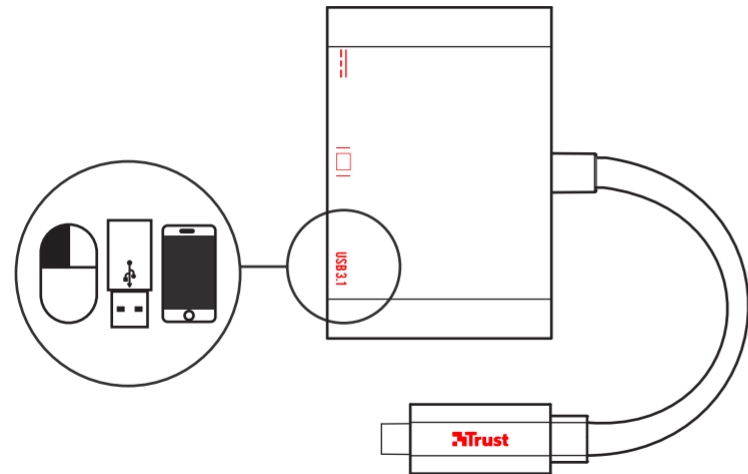

4.

FAQ

Frequently asked questions

<http://www.trust.com/21260/faq>

Trust