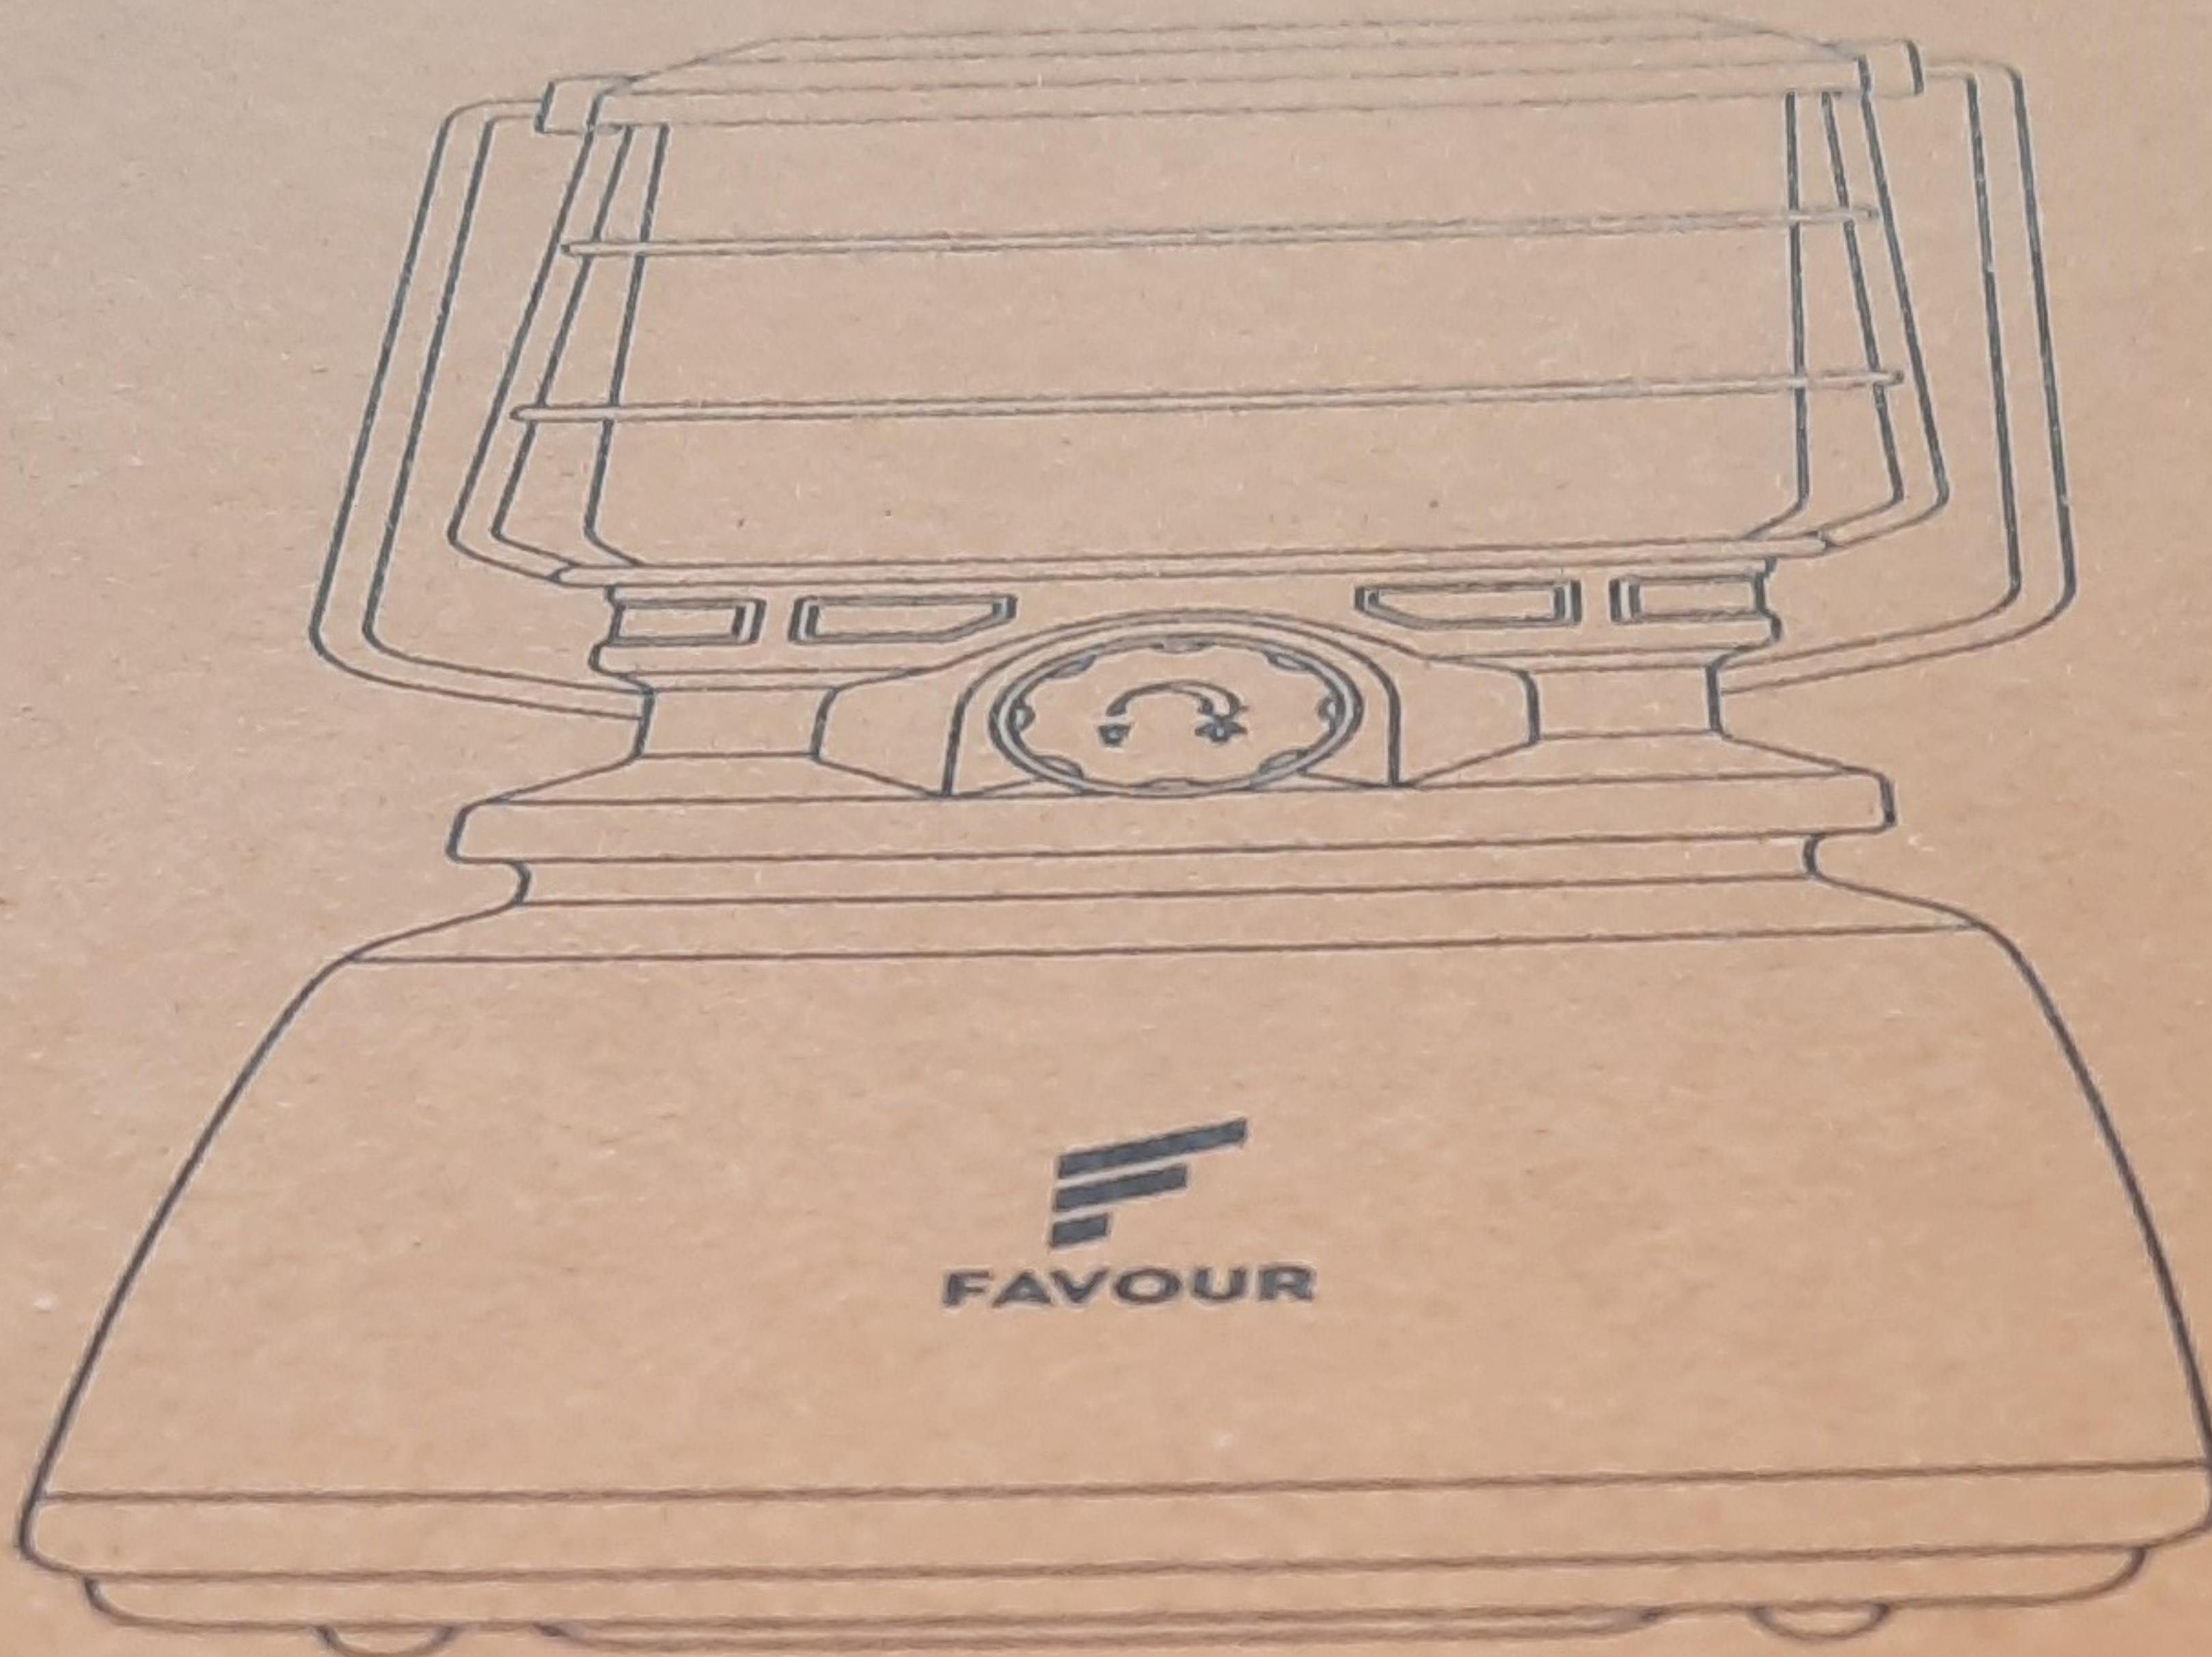

 **FAVOUR**

**L0944
BLACK**

DIMMABLE
85-1300 LUMEN

4 LIGHT MODES
COOL-NEUTRAL-
WARM-CANDLE

RUNTIME
7.5-420 HOURS

Imported & Distributed by
Brands Services B.V.
Florijn 14-16
5751 PC Deurne
The Netherlands

CALIFORNIA PROP 65 WARNING
 **WARNING**
CANCER AND REPRODUCTIVE HARM
WWW.P65WARNINGS.CA.GOV
MADE IN CHINA