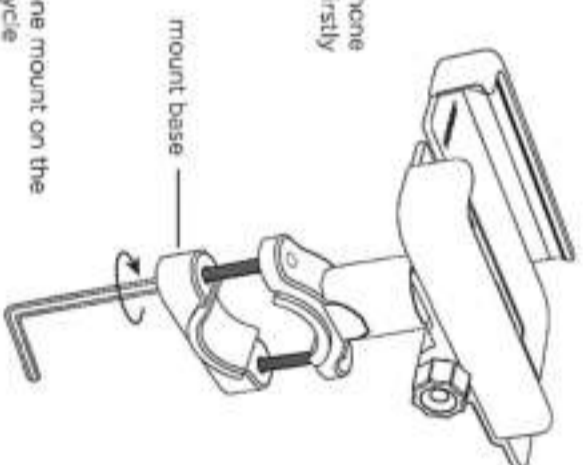

Product information

Brand name: JOYROOM

Product model: JR-ZS252

Product Name: Metal Bracket For Bicycle

Material: Aluminum Alloy

Selling points

1. Full locked by all-metal hoop, stable and anti-fall;
2. 360°-revolving by horizontally; supports switch between portrait and landscape;
3. Aluminum alloy thickened base, easy to install, stable and reliable;
4. Anti skid soft silicone pad and anti-scratch protection;
5. Width-adjustable design, available for every size;

Product Installation Instructions

- ① Loosen the phone mount base firstly

- ② Tight the phone mount on the handle of bicycle

- ③ Fix the mobile phone on the phone mount.