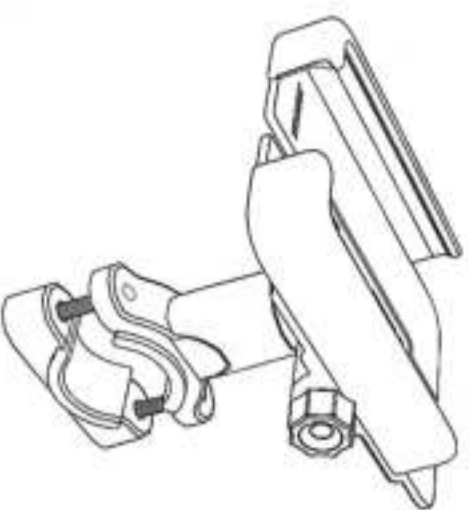

Product information

Brand name: JOYROOM

Product model: JR-ZS252

Product Name: Metal Bracket For Bicycle

Material: Aluminum Alloy

Selling points

1. Full locked by all-metal hoop, stable and anti-fall;
2. 360°-revolving by horizontally; supports switch between portrait and landscape;
3. Aluminum alloy thickened base, easy to install, stable and reliable;
4. Anti skid soft silicone pad and anti-scratch protection;
5. Width-adjustable design, available for every size;

Product Installation Instructions

- ① Loosen the phone mount base firstly

- ② Tight the phone mount on the handle of bicycle

- ③ Fix the mobile phone on the phone mount.