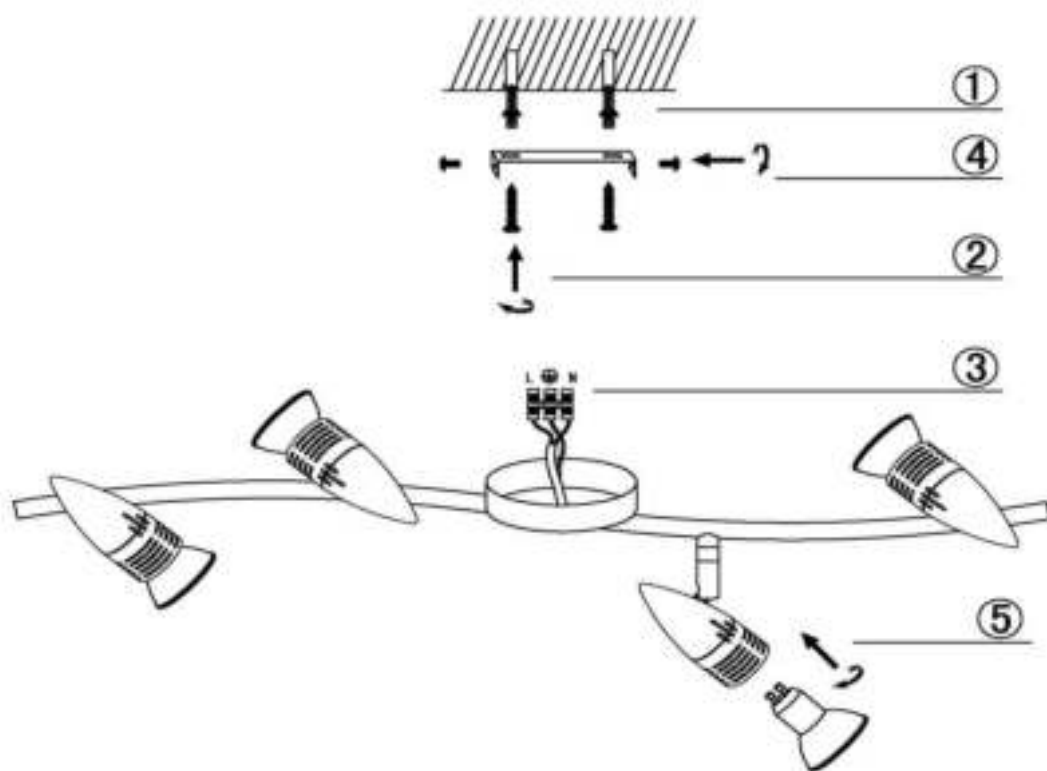

Line drawing of the item

Item number: 13956/24/12,

Installation drawing

Technical details

materials used:	STELL
color:	satin chrome
dimmable and how is the fixture dimmable:	
size:	Height: Length: Width: Net Weight:
	620mm 170mm 870g
power requirements:	220-240V~50Hz
bulb type and maximum Wattage:	GU10 LED 5W
number of bulbs:	4pcs
IP degree:	IP20