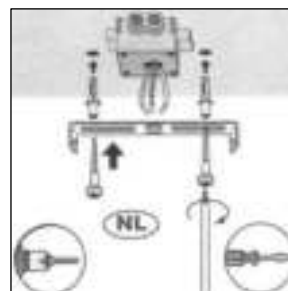

Line drawing of the item

Item number: 13956/24/12,

Installation drawing

Technical details

materials used:	STELL
color:	satin chrome
dimmable and how is the fixture dimmable:	
size:	Height: Length: Width: Net Weight:
	620mm 170mm 870g
power requirements:	220-240V~50Hz
bulb type and maximum Wattage:	GU10 LED 5W
number of bulbs:	4pcs
IP degree:	IP20