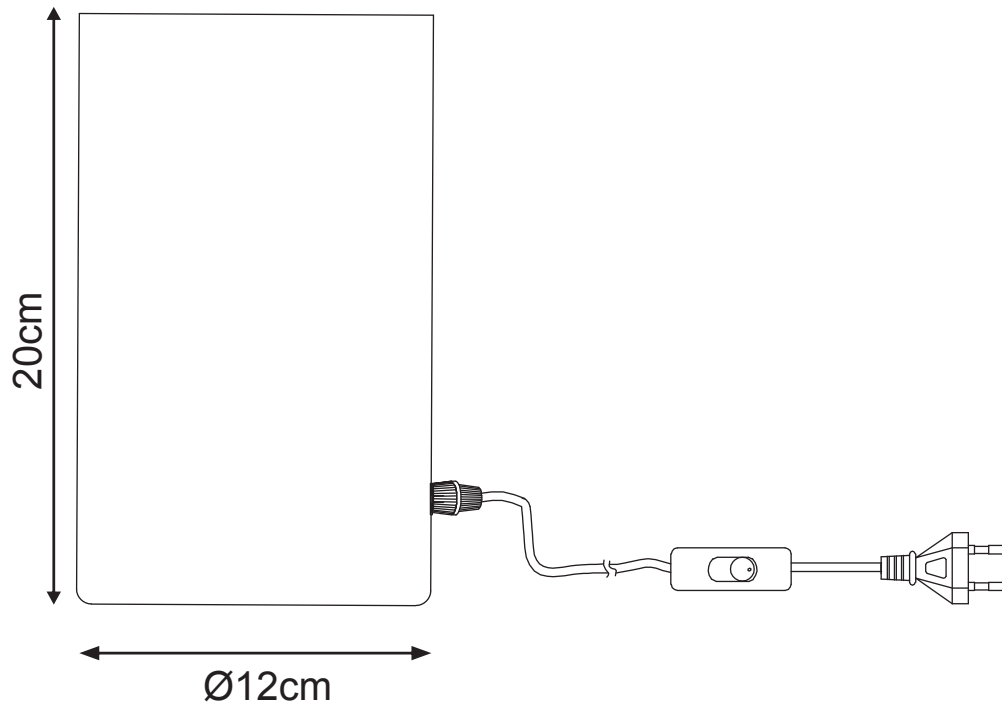

Line drawing of the item (with outline dimensions)

Item number:05500/20/67
05501/20/67

Installation drawing (the same as it in its instruction manual)

Technical details

materials used:	Metal & Glass
color:	Opal
dimmable and how is the fixture dimmable:	
size:	Height: 30cm Length: Ø12cm Width: Net Weight: 0.5kg
power requirements:	220-240V~50Hz
bulb type and maximum Wattage:	1xE14 Max.40W
number of bulbs:	1xE14
IP degree:	IP 20