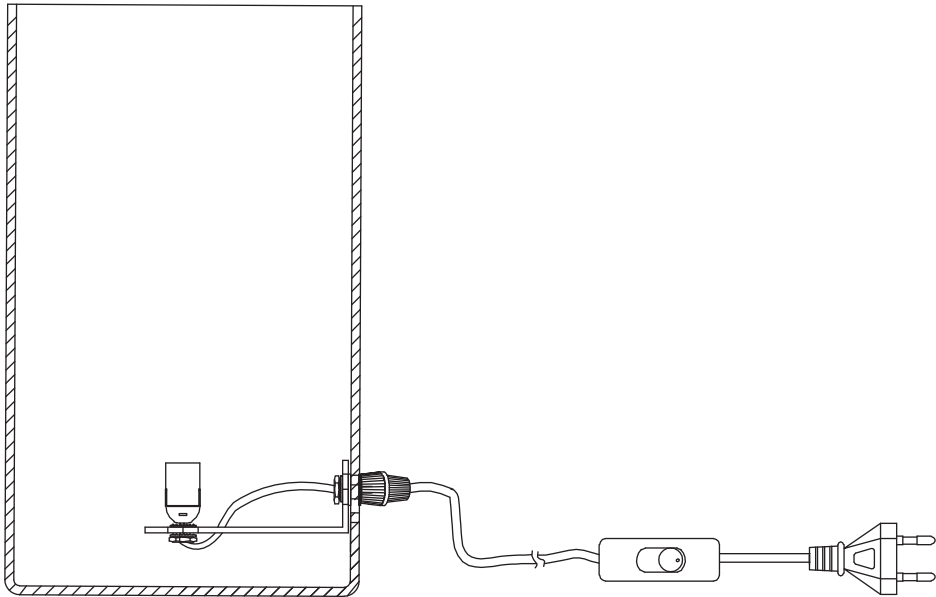

Line drawing of the item (with outline dimensions)

Item number:05500/20/67
05501/20/67

Installation drawing (the same as it in its instruction manual)

Technical details

materials used:	Metal & Glass
color:	Opal
dimmable and how is the fixture dimmable:	
size:	Height: 30cm Length: Ø12cm Width: Net Weight: 0.5kg
power requirements:	220-240V~50Hz
bulb type and maximum Wattage:	1xE14 Max.40W
number of bulbs:	1xE14
IP degree:	IP 20