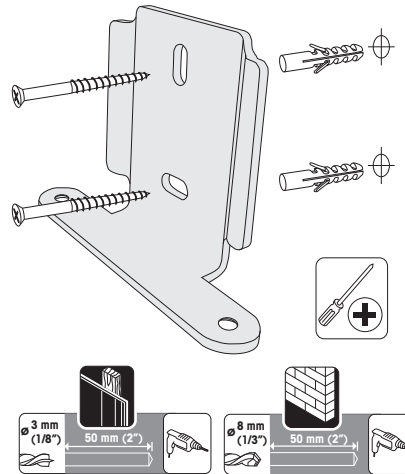

RingO®  
Universal Mounting System

1 Universal Holder

1 Car Mount

2 Car Mount

3 Car Mount

4 Car Mount

1 Dashboard Mount

Rinse suction cup with hot water before first use.

2 Dashboard Mount

3 Dashboard Mount

Close clip for secure mounting.

4 Dashboard Mount

5 Dashboard Mount

6 Dashboard Mount

1 Flex Mount

2 Flex Mount

3 Flex Mount

4 Flex Mount

5 Flex Mount

Mount Release

Thin Mount / Adhesive

A1 Thin Mount

A2 Thin Mount

A3 Thin Mount