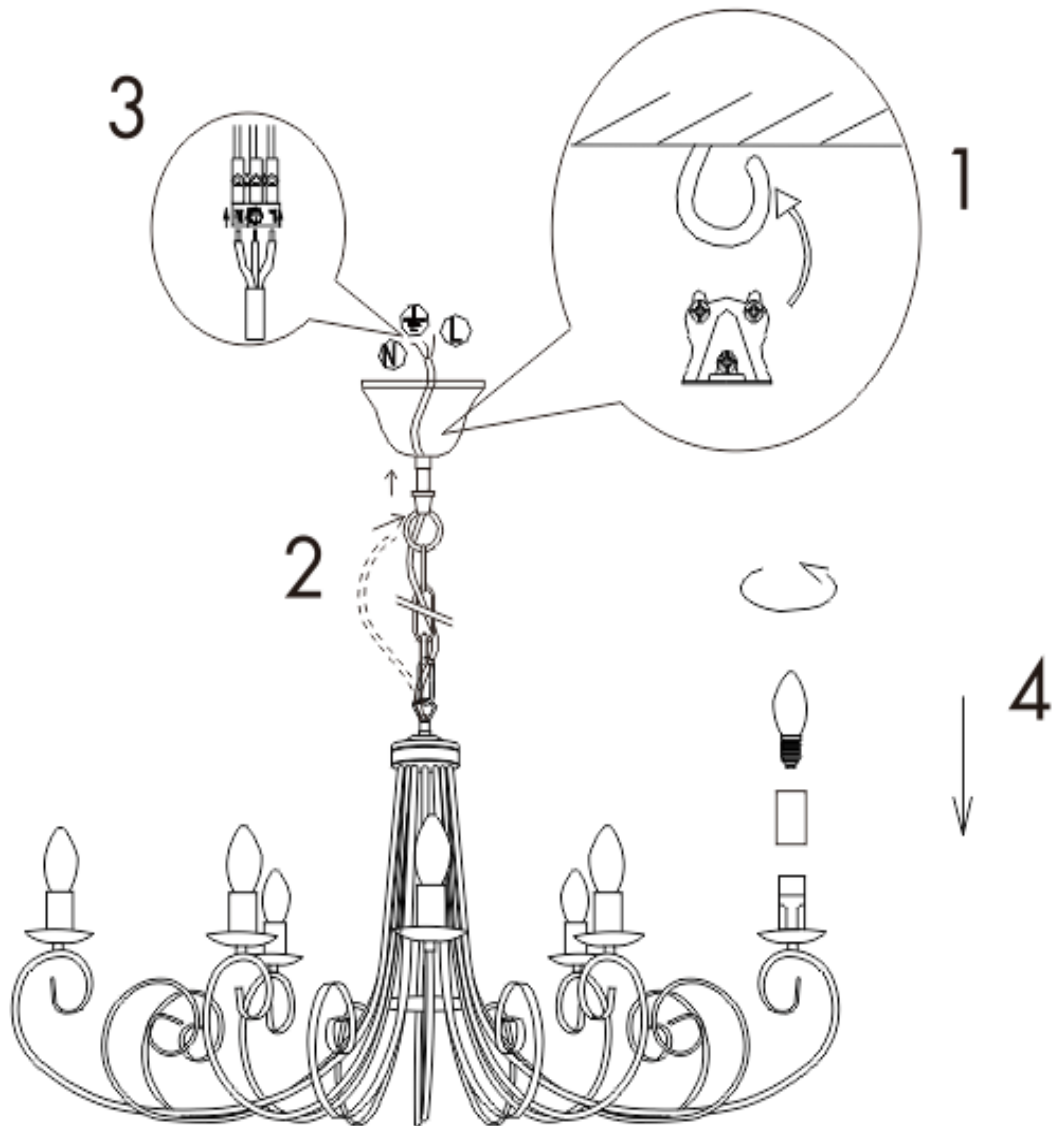

# INSTRUCTION MANUAL

Esposito HL 8 Rusty Colored  
90906

100cm

ø 65cm