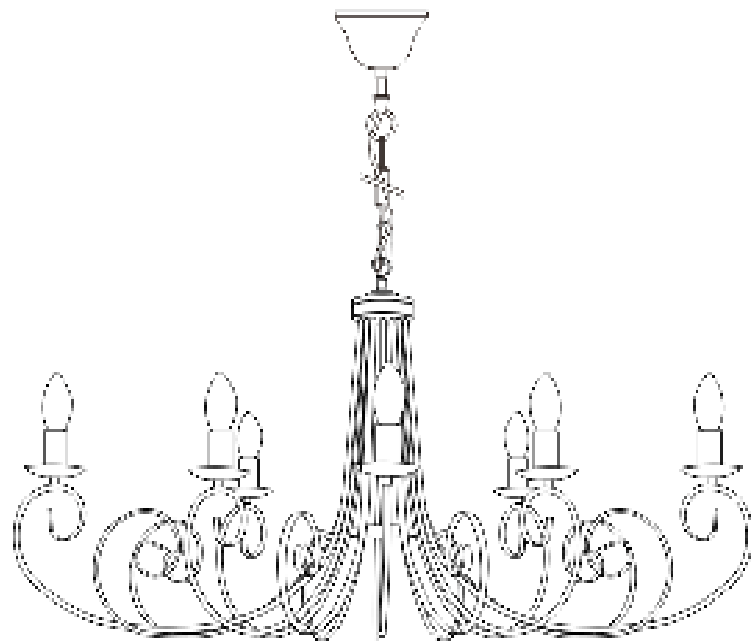

# INSTRUCTION MANUAL

Esposito HL 8 Rusty Colored  
90906

100cm

ø 65cm