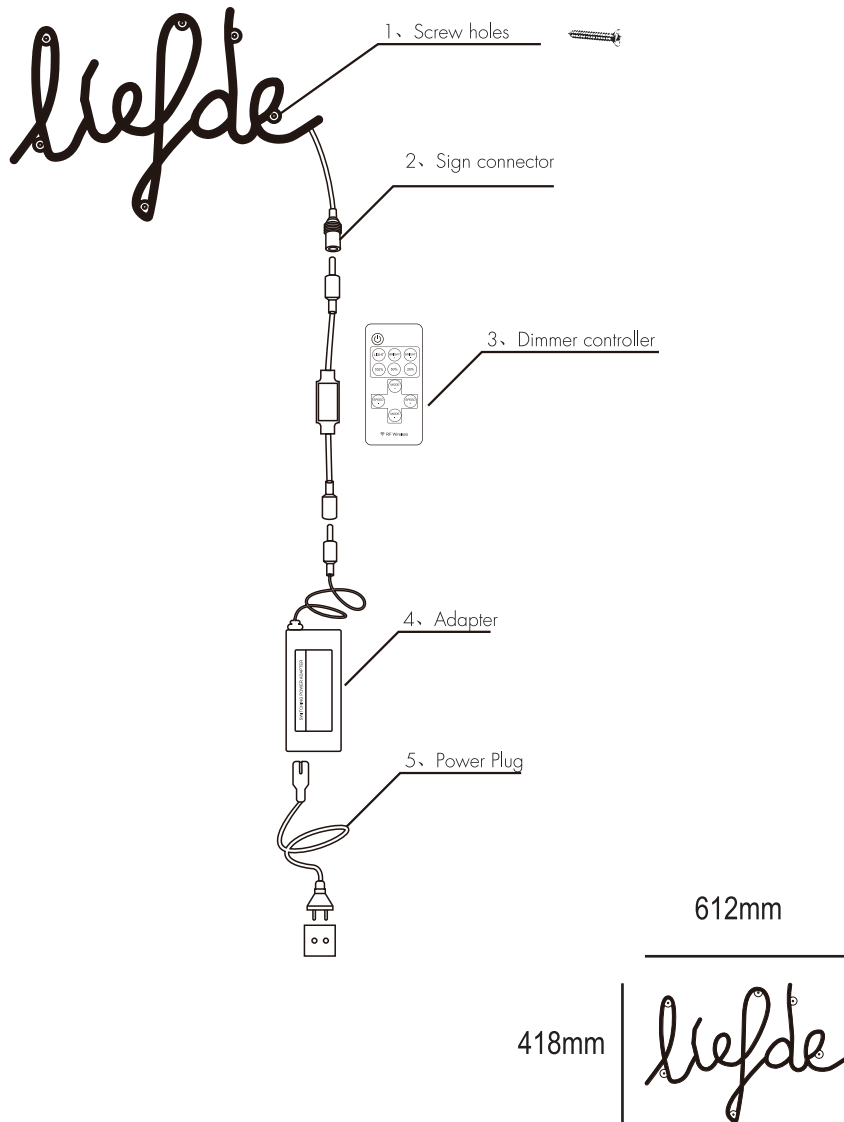

INSTRUCTION MANUAL

Neon WL White Liefde
93852

This item contains
unchangeable LED

365	L M
23.2	W
50000	H
30000	ON/OFF