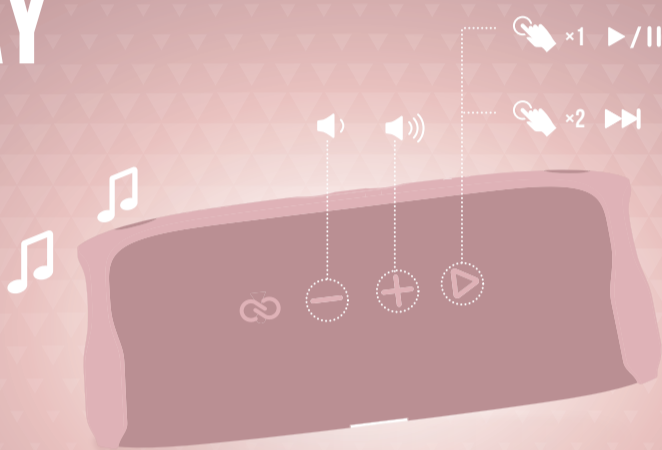

QUICK START GUIDE

FLIP 5

BC

WHAT'S IN THE BOX

BLUETOOTH PAIRING

PLAY

1.

2.

JBL CONNECT

USE THE JBL CONNECT APP FOR SPEAKER CONFIGURATION AND SOFTWARE UPGRADE.

CHARGING

USB

WATERPROOF IPX7

30 MINS

TECH SPEC

BLUETOOTH® VERSION:	4.2
SUPPORT:	A2DP V1.3, AVRCP V1.6
TRANSDUCER:	44 X 80MM
RATED POWER:	20W RMS
FREQUENCY RESPONSE:	65HZ – 20KHZ
SIGNAL-TO-NOISE RATIO:	> 80DB
BATTERY TYPE:	LITHIUM-ION POLYMER 17.28WH (EQUIVALENT TO 3.6V, 4800MAH)
BATTERY CHARGE TIME:	2.5 HOURS (5V/3A)
MUSIC PLAYTIME:	UP TO 12 HOURS (VARIES BY VOLUME LEVEL AND AUDIO CONTENT)
BLUETOOTH® TRANSMITTER POWER:	0 – 11DBM
BLUETOOTH® TRANSMITTER FREQUENCY RANGE:	2.402 – 2.480GHZ
BLUETOOTH® TRANSMITTER MODULATION:	GFSK, π/4 DQPSK, 8DPSK
DIMENSION (W x D x H):	181 X 69 X 74MM
WEIGHT:	540G