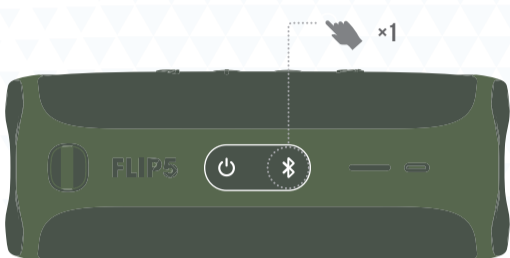

QUICK START GUIDE

FLIP 5

BC

WHAT'S IN THE BOX

BLUETOOTH PAIRING

PLAY

1.

2.

JBL CONNECT

USE THE JBL CONNECT APP FOR SPEAKER CONFIGURATION AND SOFTWARE UPGRADE.

CHARGING

USB

WATERPROOF IPX7

30 MINS

TECH SPEC

BLUETOOTH® VERSION:	4.2
SUPPORT:	A2DP V1.3, AVRCP V1.6
TRANSDUCER:	44 X 80MM
RATED POWER:	20W RMS
FREQUENCY RESPONSE:	65HZ – 20KHZ
SIGNAL-TO-NOISE RATIO:	> 80DB
BATTERY TYPE:	LITHIUM-ION POLYMER 17.28WH (EQUIVALENT TO 3.6V, 4800MAH)
BATTERY CHARGE TIME:	2.5 HOURS (5V/3A)
MUSIC PLAYTIME:	UP TO 12 HOURS (VARIES BY VOLUME LEVEL AND AUDIO CONTENT)
BLUETOOTH® TRANSMITTER POWER:	0 – 11DBM
BLUETOOTH® TRANSMITTER FREQUENCY RANGE:	2.402 – 2.480GHZ
BLUETOOTH® TRANSMITTER MODULATION:	GFSK, π/4 DQPSK, 8DPSK
DIMENSION (W x D x H):	181 X 69 X 74MM
WEIGHT:	540G