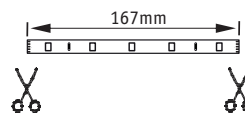

798.82
798.83

PLIR 06/20

A

798.80 Driver: 24VA
798.81 Driver: 36VA

798.80: 1,5m
798.81: 3m
798.82: 1m
798.83: 2,5m

B

C

D

expandable
Driver 24VA → max.3m
Driver 36VA → max.5m

IP20

IP44

Water Protection
Art.-Nr.: 702.47