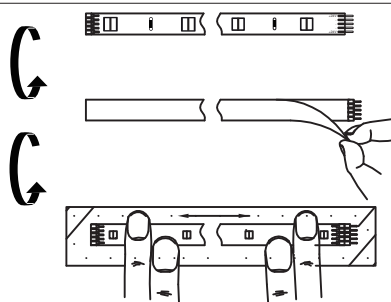

798.82
798.83

PLIR 06/20

A

798.80 Driver: 24VA
798.81 Driver: 36VA

798.80: 1,5m
798.81: 3m
798.82: 1m
798.83: 2,5m

B

C

D

expandable
Driver 24VA → max.3m
Driver 36VA → max.5m

IP20

IP44

Water Protection
Art.-Nr.: 702.47