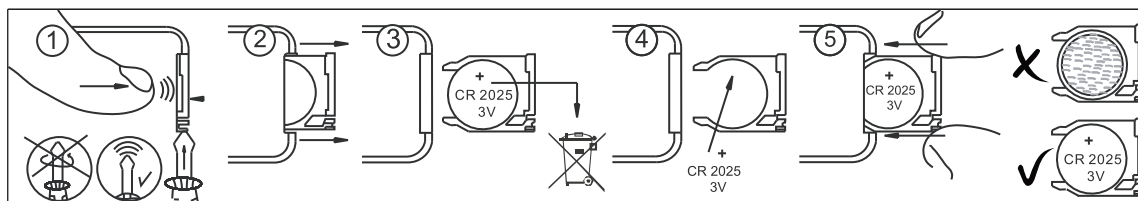

798.82
798.83

PLIR 06/20

A

798.80 Driver: 24VA
798.81 Driver: 36VA

798.80: 1,5m
798.81: 3m
798.82: 1m
798.83: 2,5m

B

C

D

expandable
Driver 24VA → max.3m
Driver 36VA → max.5m

IP20

IP44

Water Protection
Art.-Nr.: 702.47