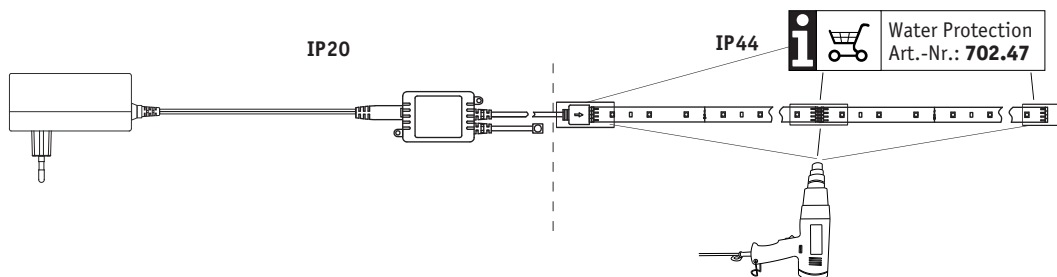

798.82
798.83

PLIR 06/20

A

798.80 Driver: 24VA
798.81 Driver: 36VA

798.80: 1,5m
798.81: 3m
798.82: 1m
798.83: 2,5m

B

C

D

expandable
Driver 24VA → max.3m
Driver 36VA → max.5m

IP20

IP44

Water Protection
Art.-Nr.: 702.47