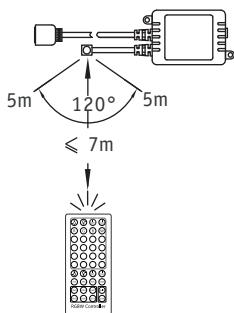

798.82
798.83

PLIR 06/20

A

798.80 Driver: 24VA
798.81 Driver: 36VA

798.80: 1,5m
798.81: 3m
798.82: 1m
798.83: 2,5m

B

C

D

expandable
Driver 24VA → max.3m
Driver 36VA → max.5m

IP20

IP44

Water Protection
Art.-Nr.: 702.47