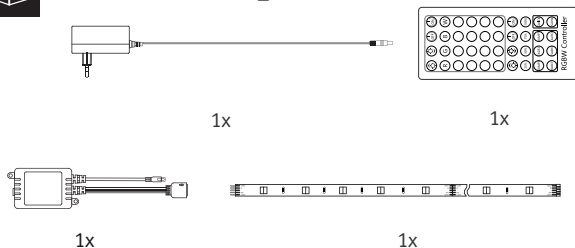

798.82
798.83

PLIR 06/20

A

798.80 Driver: 24VA
798.81 Driver: 36VA

798.80: 1,5m
798.81: 3m
798.82: 1m
798.83: 2,5m

B

C

D

expandable
Driver 24VA → max.3m
Driver 36VA → max.5m

IP20

IP44

Water Protection
Art.-Nr.: 702.47