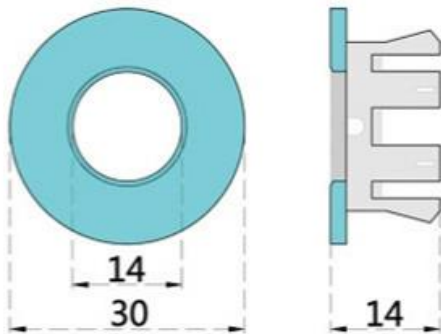

unit:mm

- + Main Part material: Brass
- + Color Classification: Antique Color/Black Bronze/Gold/Bright Chrome/Rose Gold
- + Product Net Weight: Average 11g
- + Installation Method Directly Alignment Holes Hand Go in-
- + Aperture Range: 22mm ~ 25mm

Purchase instructions

This overflow decorative cover is suitable for most basins with spillway hole on the market. Only a few special-shaped holes cannot be applied. For example, long holes and three small holes are not suitable. Single round holes (caliber 22mm ~ 25mm) all suitable