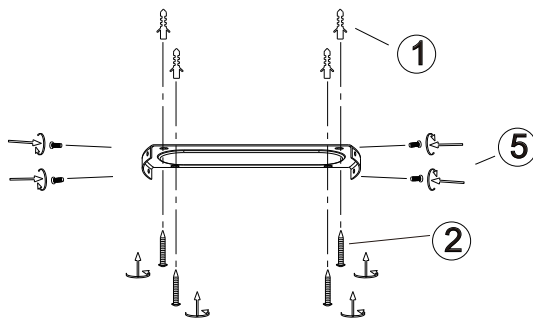

INSTRUCTION MANUAL

Clima CL Silver 103507

Ceiling Fan lamp
incl. LED QL7001008
3x1450lm Module
2000lm Lamp
3x13.5W LED Module
40W Lamp
220-240V~50Hz
3000-6500-4000K
CRI > 80
30000 h
15000 ON/OFF

Overall Sizes: