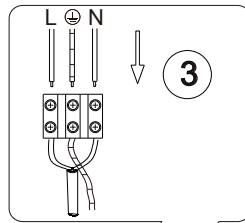

INSTRUCTION MANUAL

Clima CL Silver 103507

Ceiling Fan lamp
incl. LED QL7001008
3x1450lm Module
2000lm Lamp
3x13.5W LED Module
40W Lamp
220-240V~50Hz
3000-6500-4000K
CRI > 80
30000 h
15000 ON/OFF

Overall Sizes: