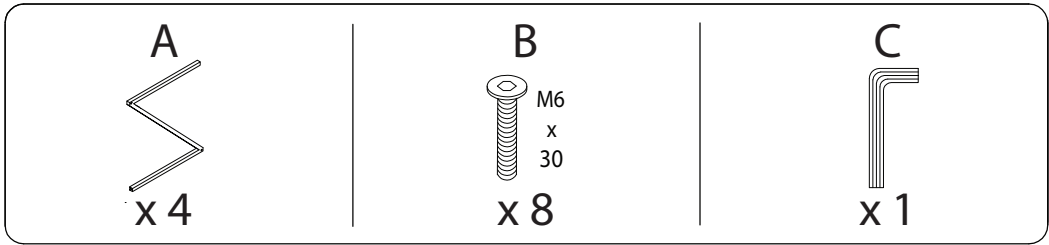

An icon showing an L-shaped metal bracket inside a circle. To its right is a power drill with a diagonal line through it, indicating it should not be used.	A warning triangle icon with an exclamation mark inside.	A clock icon showing approximately 1:50.
An icon showing a rectangular block on a textured surface inside a circle. To its right is a rectangular block with a double-headed arrow and a diagonal line through it, indicating a specific measurement or warning.	A warning triangle icon with an exclamation mark inside.	A simple icon of a person.

20'

1

1

2