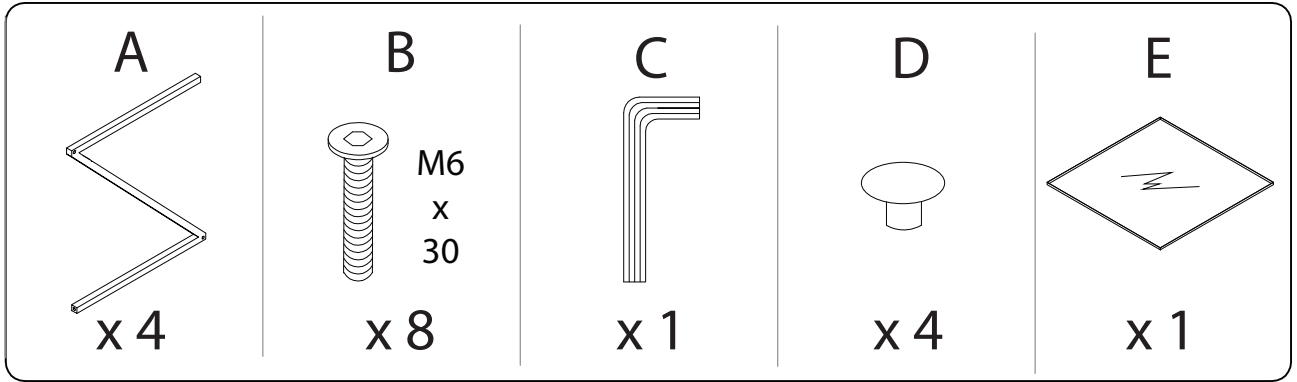

An icon showing an L-shaped metal bracket inside a circle. To its right is a power drill with a diagonal line through it, indicating it should not be used.	A warning triangle icon with an exclamation mark inside.	A clock icon showing approximately 1:50.
An icon showing a rectangular block on a textured surface inside a circle. To its right is a rectangular block with a double-headed arrow and a diagonal line through it, indicating a specific measurement or warning.	A warning triangle icon with an exclamation mark inside.	A simple icon of a person.

20'

1

1

2