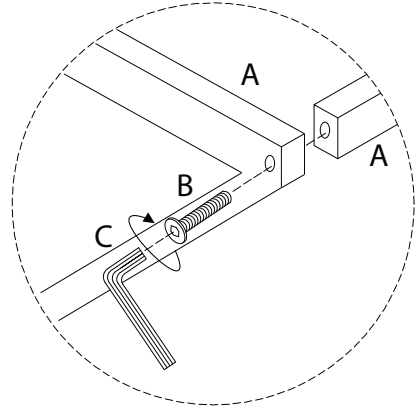

An icon showing an L-shaped metal bracket inside a circle. To its right is a power drill with a diagonal line through it, indicating it should not be used.	A warning triangle icon with an exclamation mark inside.	A clock icon showing approximately 1:50.
An icon showing a rectangular block on a textured surface inside a circle. To its right is a rectangular block with a double-headed arrow and a diagonal line through it, indicating a specific measurement or warning.	A warning triangle icon with an exclamation mark inside.	A simple icon of a person.

20'

1

1

2