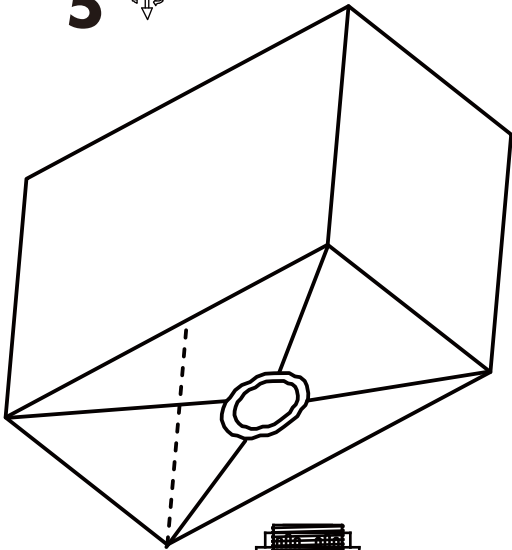

INSTRUCTION MANUAL

Brescia Combi WL USB

Overall size:

160mm

200mm

520mm