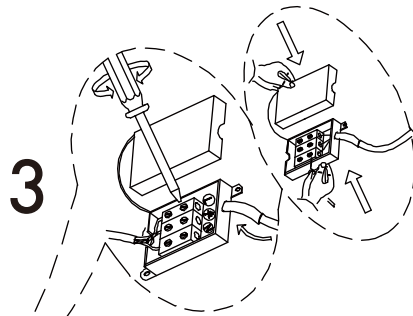

INSTRUCTION MANUAL

Brescia Combi WL USB

Overall size:

160mm

200mm

520mm