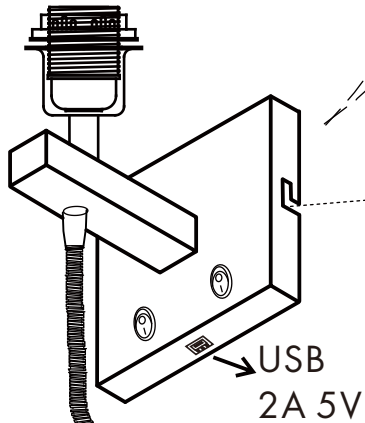

INSTRUCTION MANUAL

Brescia Combi WL USB

Overall size:

160mm

200mm

520mm