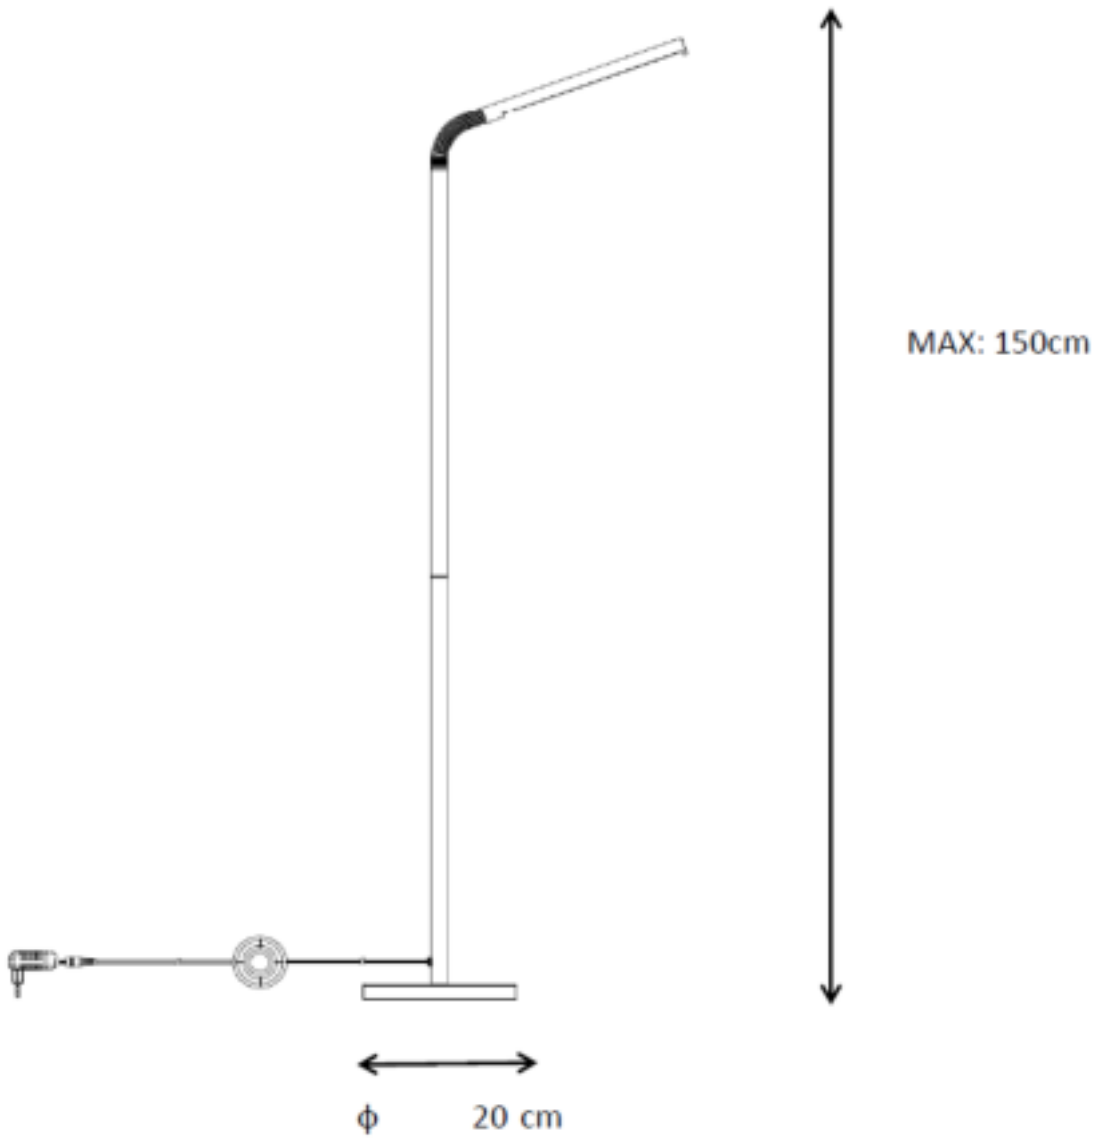

Line drawing of the item (with outline dimensions)

Item number: 18702/05/xx

Installation drawing (the same as it in its instruction manual)

Technical details

materials used:	Metal
color:	Black, White, Silver
dimmable and how is the fixture dimmable:	
size:	150cm
Height:	
Length:	
Width:	Φ 20cm
Net Weight:	2.43kgs
power requirements:	DC 12V 500mA
bulb type and maximum Wattage:	
number of bulbs:	48pcs LED
IP degree:	IP20