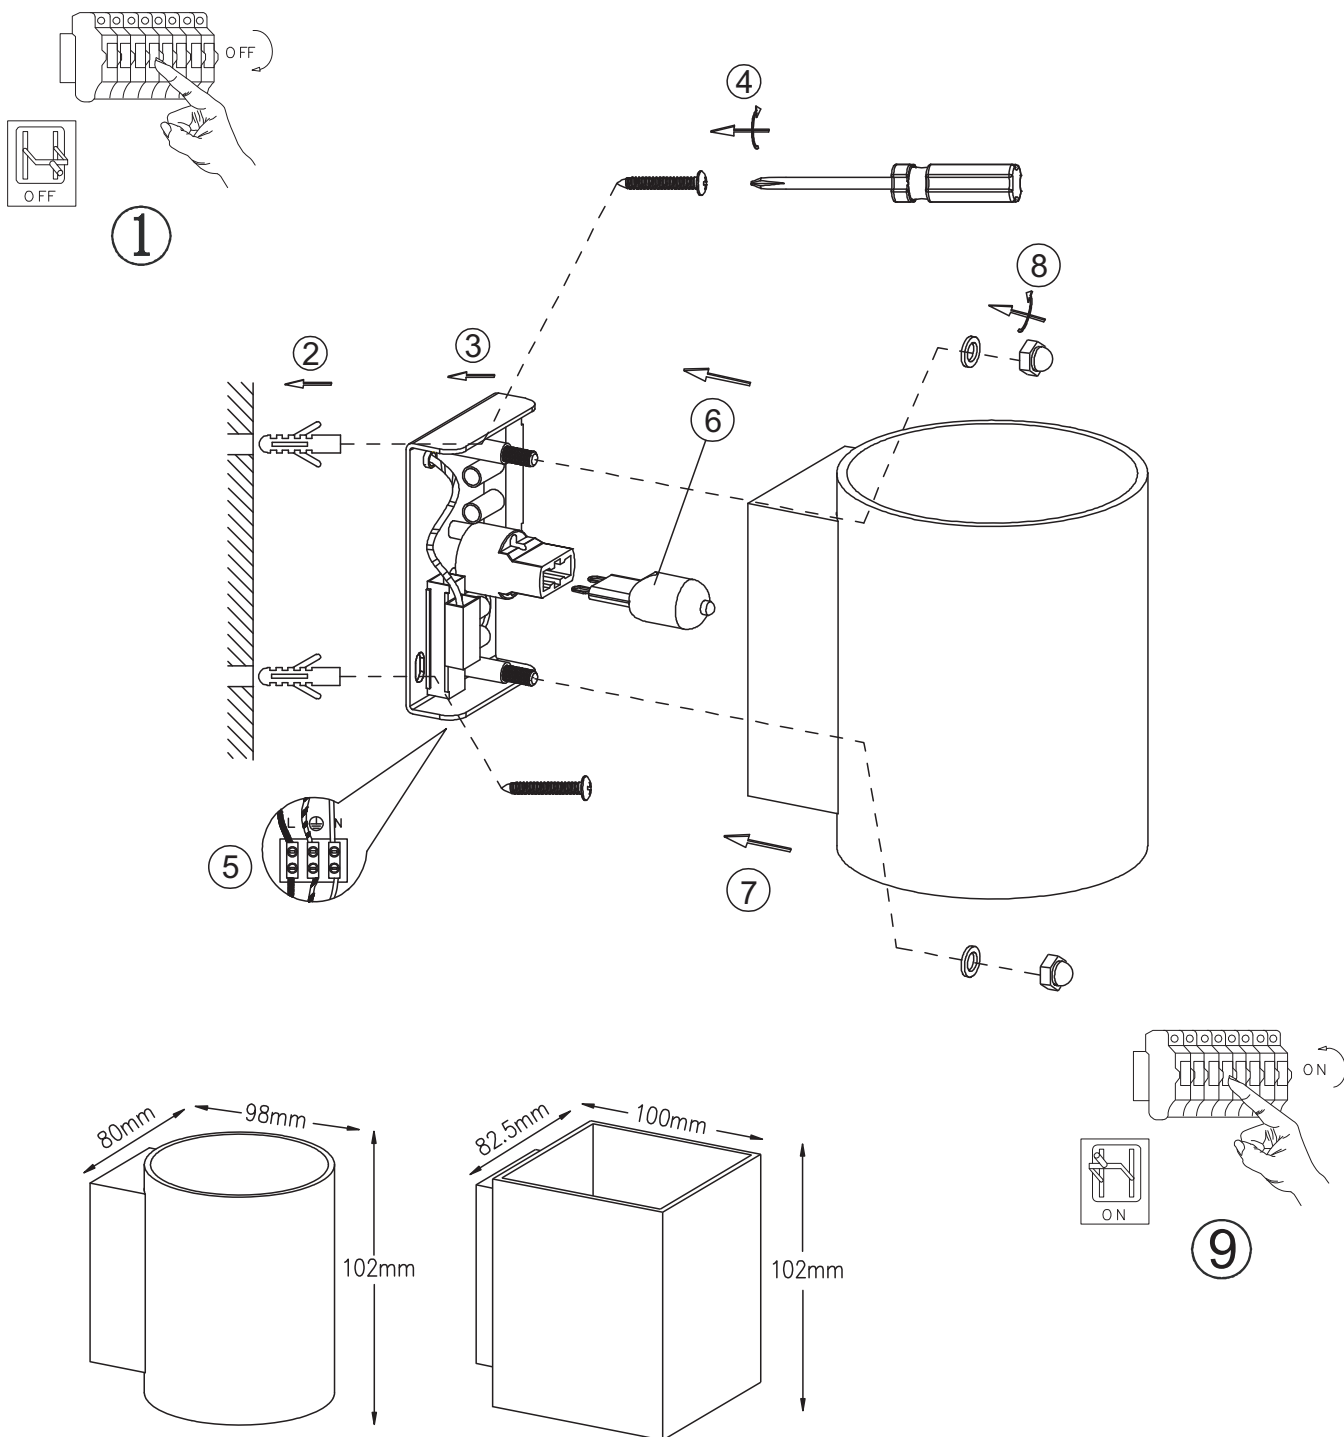

INSTRUCTION MANUAL

Sola WL

---Suitability for use "indoors", the related ambient temperature is 25°C