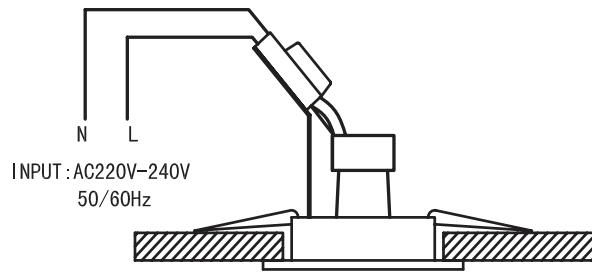

WWW.QAZQA.COM

Model:44882/44883
Type:Halogen lamp
Illuminant:GU10/MR16 Halogen lamp

Technical Specifications:

- .**Voltage:**220~240V 50Hz/60Hz
- .**Power:** GU10/MR16 lamp Max. 50W
- .**IP Grade:**IP20
- .**Safe Grade:** Class II/Class III

Recommendation for safety:

- .Install the lighting fixture by professional only;
- .Make sure power is off before installing;
- .Do not touch the bulb when it lights on;
- .Always turn off the power for few minutes before handling or replacing the bulb;
- .Allow distance of at least 0.5m between the lamp and light surface;
- .Use only dry cloth to clean the bulb,do not use cleanser or chemical cleaning products;
- .The actual use power should not override the rated power.