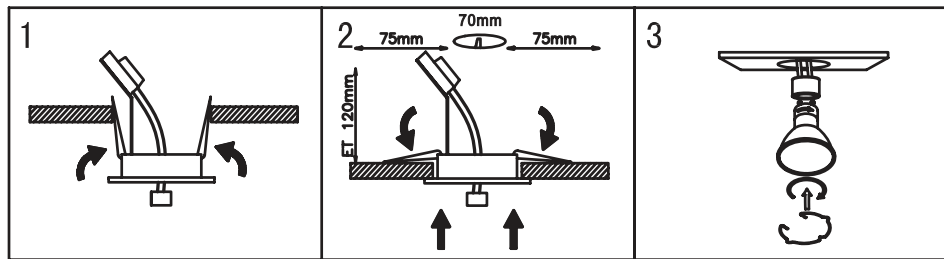

WWW.QAZQA.COM

Model:44882/44883
Type:Halogen lamp
Illuminant:GU10/MR16 Halogen lamp

Technical Specifications:

- .**Voltage:**220~240V 50Hz/60Hz
- .**Power:** GU10/MR16 lamp Max. 50W
- .**IP Grade:**IP20
- .**Safe Grade:** Class II/Class III

Recommendation for safety:

- .Install the lighting fixture by professional only;
- .Make sure power is off before installing;
- .Do not touch the bulb when it lights on;
- .Always turn off the power for few minutes before handling or replacing the bulb;
- .Allow distance of at least 0.5m between the lamp and light surface;
- .Use only dry cloth to clean the bulb,do not use cleanser or chemical cleaning products;
- .The actual use power should not override the rated power.