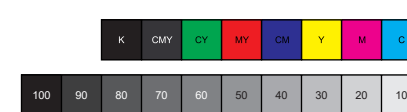

1.75 litres

1400 watts

Luxurious stainless steel housing

1.75 L glass jug

Stepless speed and 3 pre-programmed settings

6 stainless steel blades

Detachable blade unit for easy cleaning

Double safety lock

Lid with easy refilling opening

High power of 1400 watts