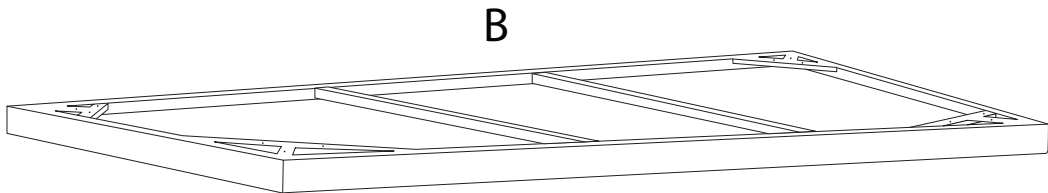

Diagram illustrating assembly instructions and safety warnings:

- Warning 1:** A warning triangle with an exclamation mark is shown next to a box containing an L-shaped bracket and a power drill with a slash through it, indicating that a power drill should not be used for this step.
- Warning 2:** A second warning triangle with an exclamation mark is shown next to a box containing a rectangular block and a diagram of a block being cut, indicating a warning of sharp edges or cutting.
- Time:** A clock icon is shown next to the text "30'", indicating a 30-minute assembly time.
- Personnel:** An icon of a person is shown next to the number "2", indicating that two people are required for assembly.