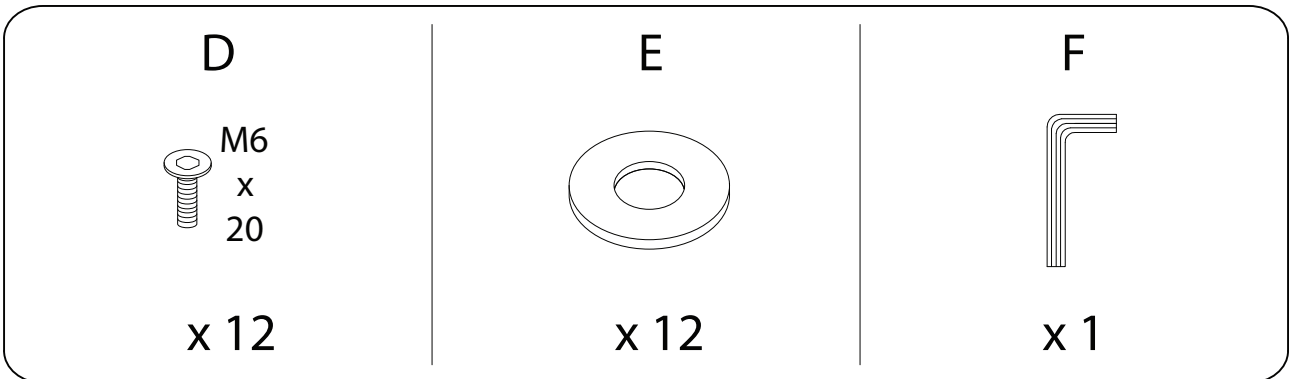

Diagram illustrating assembly instructions and safety warnings:

- Warning 1:** A warning triangle with an exclamation mark is shown next to a box containing an L-shaped bracket and a power drill with a slash through it, indicating that a power drill should not be used for this step.
- Warning 2:** A second warning triangle with an exclamation mark is shown next to a box containing a rectangular block and a diagram of a block being cut, indicating a warning of sharp edges or cutting.
- Time:** A clock icon is shown next to the text "30'", indicating a 30-minute assembly time.
- Personnel:** An icon of a person is shown next to the number "2", indicating that two people are required for assembly.