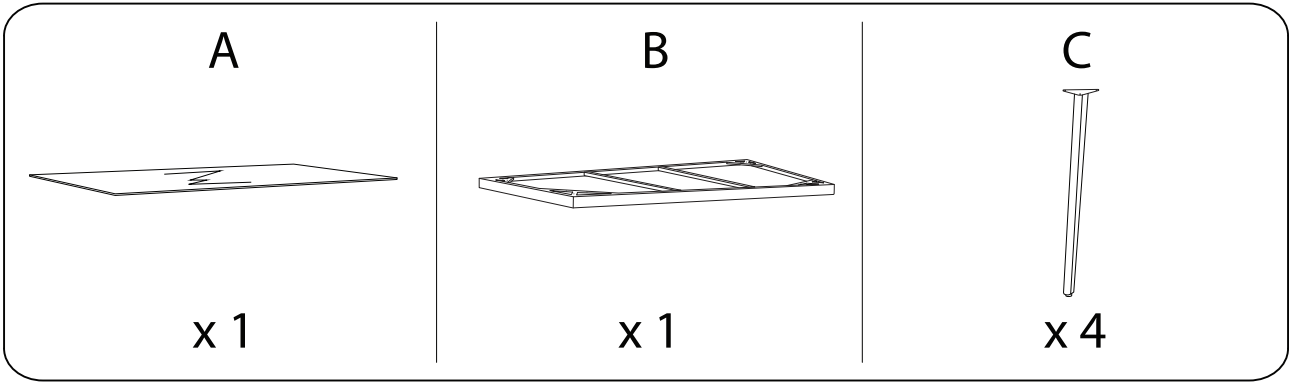

Diagram illustrating assembly instructions and safety warnings:

- Warning 1:** A warning triangle with an exclamation mark is shown next to a box containing an L-shaped bracket and a power drill with a slash through it, indicating that a power drill should not be used for this step.
- Warning 2:** A second warning triangle with an exclamation mark is shown next to a box containing a rectangular block and a diagram of a block being cut, indicating a warning of sharp edges or cutting.
- Time:** A clock icon is shown next to the text "30'", indicating a 30-minute assembly time.
- Personnel:** An icon of a person is shown next to the number "2", indicating that two people are required for assembly.