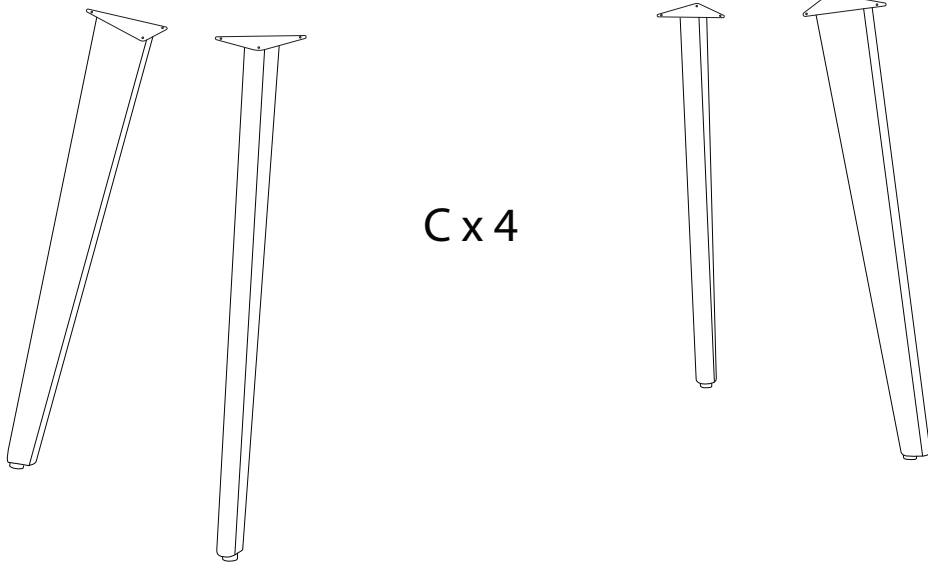

Diagram illustrating assembly instructions and safety warnings:

- Warning 1:** A warning triangle with an exclamation mark is shown next to a box containing an L-shaped bracket and a power drill with a slash through it, indicating that a power drill should not be used for this step.
- Warning 2:** A second warning triangle with an exclamation mark is shown next to a box containing a rectangular block and a diagram of a block being cut, indicating a warning of sharp edges or cutting.
- Time:** A clock icon is shown next to the text "30'", indicating a 30-minute assembly time.
- Personnel:** An icon of a person is shown next to the number "2", indicating that two people are required for assembly.