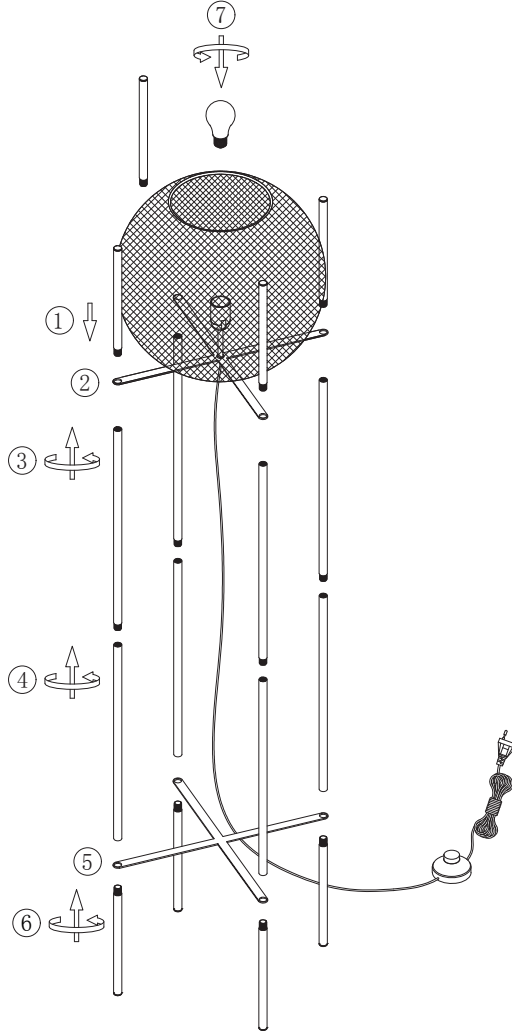

INSTRUCTION MANUAL

Mesh Ball FL Black
103333

Overall Sizes: