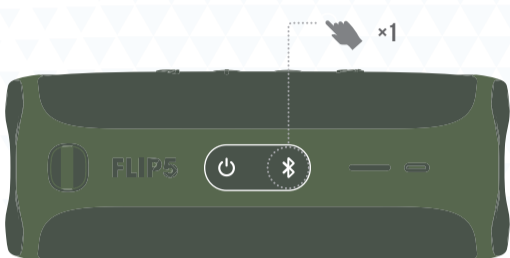

QUICK START GUIDE

FLIP 5

BC

WHAT'S IN THE BOX

BLUETOOTH PAIRING

PLAY

1.

2.

JBL CONNECT

USE THE JBL CONNECT APP FOR SPEAKER CONFIGURATION AND SOFTWARE UPGRADE.

CHARGING

USB

WATERPROOF IPX7

30 MINS

1M

TECH SPEC

BLUETOOTH® VERSION:	4.2
SUPPORT:	A2DP V1.3, AVRCP V1.6
TRANSDUCER:	44 X 80MM
RATED POWER:	20W RMS
FREQUENCY RESPONSE:	65HZ – 20KHZ
SIGNAL-TO-NOISE RATIO:	> 80DB
BATTERY TYPE:	LITHIUM-ION POLYMER 17.28WH (EQUIVALENT TO 3.6V, 4800MAH)
BATTERY CHARGE TIME:	2.5 HOURS (5V/3A)
MUSIC PLAYTIME:	UP TO 12 HOURS (VARIES BY VOLUME LEVEL AND AUDIO CONTENT)
BLUETOOTH® TRANSMITTER POWER:	0 – 11DBM
BLUETOOTH® TRANSMITTER FREQUENCY RANGE:	2.402 – 2.480GHZ
BLUETOOTH® TRANSMITTER MODULATION:	GFSK, π/4 DQPSK, 8DPSK
DIMENSION (W x D x H):	181 X 69 X 74MM
WEIGHT:	540G