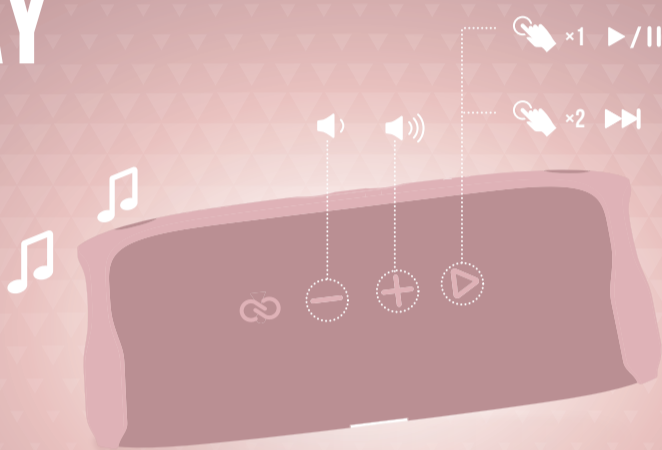

QUICK START GUIDE

FLIP 5

BC

WHAT'S IN THE BOX

BLUETOOTH PAIRING

PLAY

1.

2.

JBL CONNECT

USE THE JBL CONNECT APP FOR SPEAKER CONFIGURATION AND SOFTWARE UPGRADE.

CHARGING

USB

WATERPROOF IPX7

30 MINS

1M

TECH SPEC

BLUETOOTH® VERSION:	4.2
SUPPORT:	A2DP V1.3, AVRCP V1.6
TRANSDUCER:	44 X 80MM
RATED POWER:	20W RMS
FREQUENCY RESPONSE:	65HZ – 20KHZ
SIGNAL-TO-NOISE RATIO:	> 80DB
BATTERY TYPE:	LITHIUM-ION POLYMER 17.28WH (EQUIVALENT TO 3.6V, 4800MAH)
BATTERY CHARGE TIME:	2.5 HOURS (5V/3A)
MUSIC PLAYTIME:	UP TO 12 HOURS (VARIES BY VOLUME LEVEL AND AUDIO CONTENT)
BLUETOOTH® TRANSMITTER POWER:	0 – 11DBM
BLUETOOTH® TRANSMITTER FREQUENCY RANGE:	2.402 – 2.480GHZ
BLUETOOTH® TRANSMITTER MODULATION:	GFSK, π/4 DQPSK, 8DPSK
DIMENSION (W x D x H):	181 X 69 X 74MM
WEIGHT:	540G