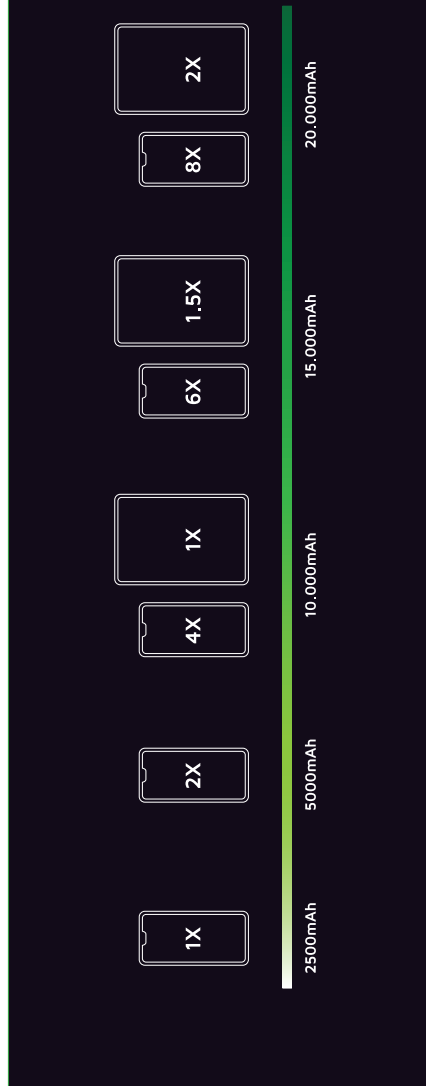

⑥

1. FLASHLIGHT 100LM
2. LED POWER INDICATORS
3. **CHARGING INDICATION:**
   Press button 1x
4. **FLASHLIGHT ON:**
   Long click (3 seconds) on button
5. **FLASHLIGHT OFF:**
   Click twice on button
6. ☐ LIGHT ON ☐ LIGHT OFF

4	POWER 75-100%
3	POWER 50-75%
2	POWER 25-50%
1	POWER 0-25%

⑦