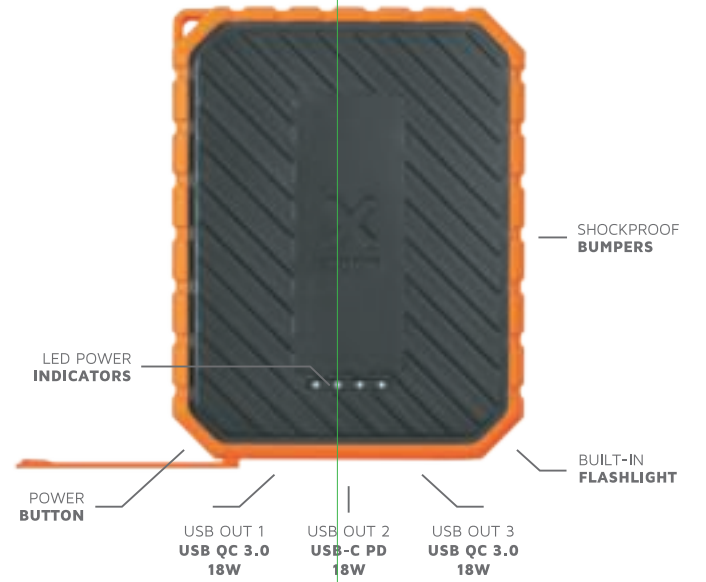

XTREME SERIES - Power your adventures

①

- 10.000mAh Li-Polymer / 38,5Wh
- 114x89x25mm
- 540g
- Output:** 1x USB-C PD 18W
2x USB Quick Charge 3.0 18W
- Input:** USB-C PD 18W
- Total output:** 18W single output / 15,5W shared
- Water-resistant (IP65), Built-in flashlight (100 Lumen), USB to USB-C cable, manual