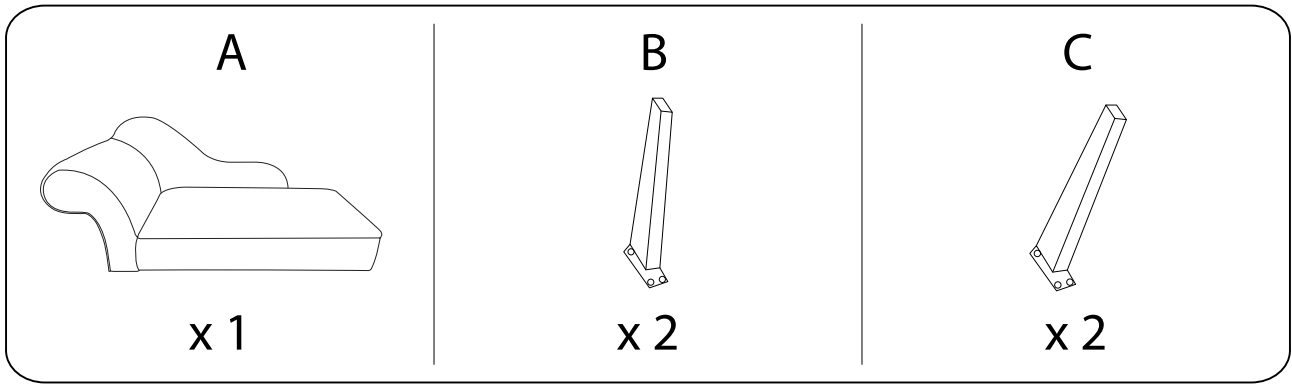

An icon showing an L-shaped metal bracket inside a circle, next to a power drill with a diagonal line through it, indicating that a power drill should not be used.	A warning triangle icon with an exclamation mark inside.	A clock icon showing approximately 15 minutes.
An icon showing a rectangular block on a mat inside a circle, next to a rectangular block with a diagonal line through it, indicating that the block should not be placed on a hard surface.	A warning triangle icon with an exclamation mark inside.	A simple icon of a person standing.

15'

1

1

2