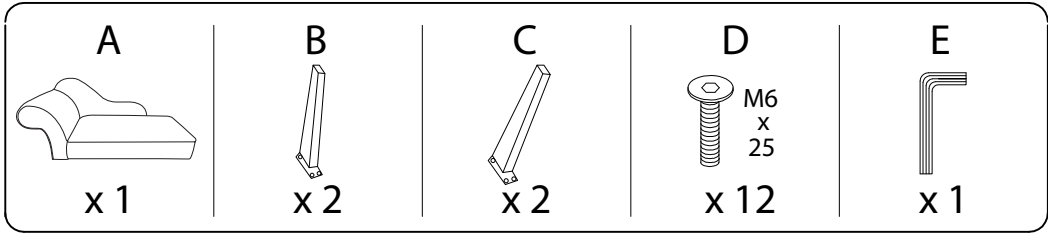

An icon showing an L-shaped metal bracket inside a circle, next to a power drill with a diagonal line through it, indicating that a power drill should not be used.	A warning triangle icon with an exclamation mark inside.	A clock icon showing approximately 15 minutes.
An icon showing a rectangular block on a mat inside a circle, next to a rectangular block with a diagonal line through it, indicating that the block should not be placed on a hard surface.	A warning triangle icon with an exclamation mark inside.	A simple icon of a person standing.

15'

1

1

2