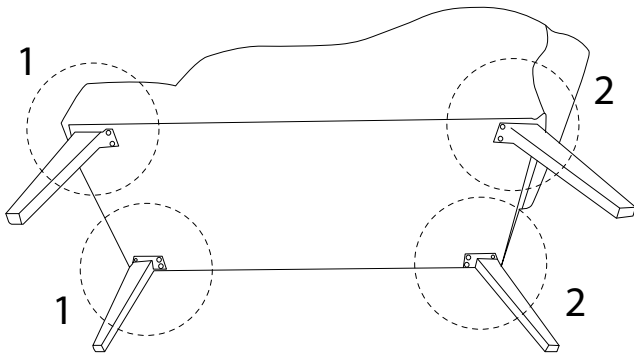

An icon showing an L-shaped metal bracket inside a circle, next to a power drill with a diagonal line through it, indicating that a power drill should not be used.	A warning triangle icon with an exclamation mark inside.	A clock icon showing approximately 15 minutes.
An icon showing a rectangular block on a mat inside a circle, next to a rectangular block with a diagonal line through it, indicating that the block should not be placed on a hard surface.	A warning triangle icon with an exclamation mark inside.	A simple icon of a person standing.

15'

1

1

2