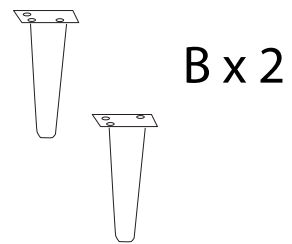

An icon showing an L-shaped metal bracket inside a circle, next to a power drill with a diagonal line through it, indicating that a power drill should not be used.	A warning triangle icon with an exclamation mark inside.	A clock icon showing approximately 15 minutes.
An icon showing a rectangular block on a mat inside a circle, next to a rectangular block with a diagonal line through it, indicating that the block should not be placed on a hard surface.	A warning triangle icon with an exclamation mark inside.	A simple icon of a person standing.

15'

1

1

2