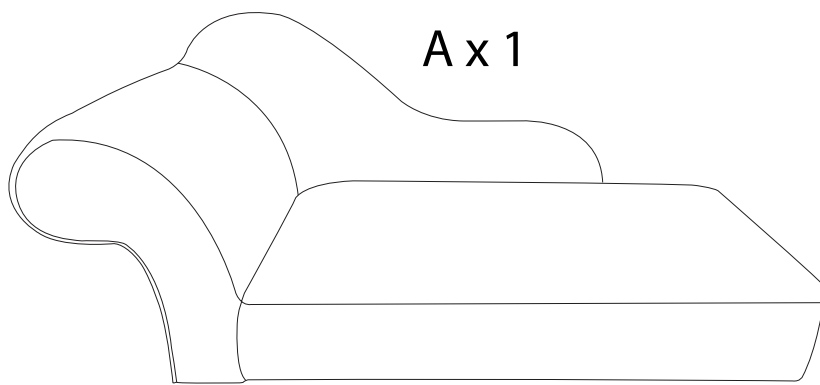

An icon showing an L-shaped metal bracket inside a circle, next to a power drill with a diagonal line through it, indicating that a power drill should not be used.	A warning triangle icon with an exclamation mark inside.	A clock icon showing approximately 15 minutes.
An icon showing a rectangular block on a mat inside a circle, next to a rectangular block with a diagonal line through it, indicating that the block should not be placed on a hard surface.	A warning triangle icon with an exclamation mark inside.	A simple icon of a person standing.

15'

1

1

2