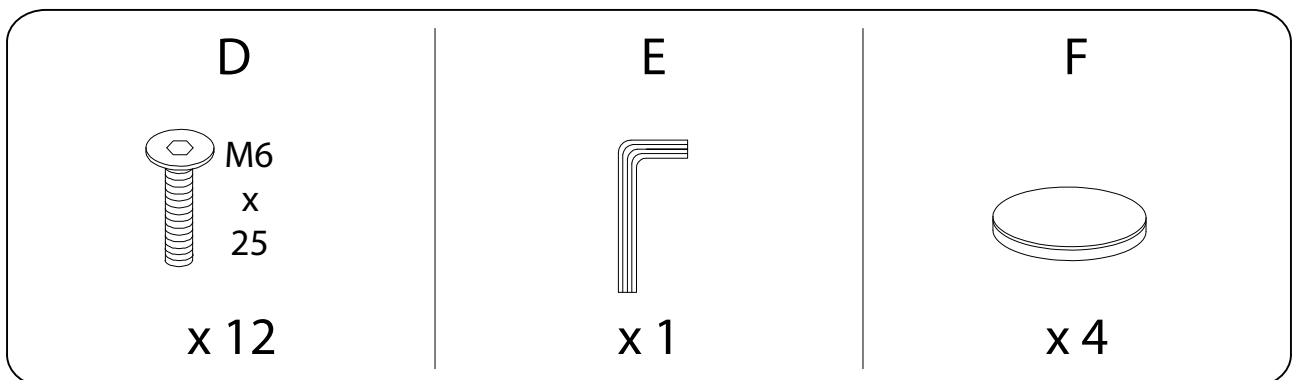

An icon showing an L-shaped metal bracket inside a circle, next to a power drill with a diagonal line through it, indicating that a power drill should not be used.	A warning triangle icon with an exclamation mark inside.	A clock icon showing approximately 15 minutes.
An icon showing a rectangular block on a mat inside a circle, next to a rectangular block with a diagonal line through it, indicating that the block should not be placed on a hard surface.	A warning triangle icon with an exclamation mark inside.	A simple icon of a person standing.

15'

1

1

2