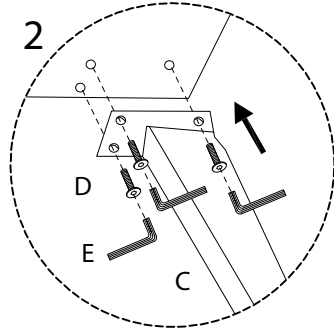

An icon showing an L-shaped metal bracket inside a circle, next to a power drill with a diagonal line through it, indicating that a power drill should not be used.	A warning triangle icon with an exclamation mark inside.	A clock icon showing approximately 15 minutes.
An icon showing a rectangular block on a mat inside a circle, next to a rectangular block with a diagonal line through it, indicating that the block should not be placed on a hard surface.	A warning triangle icon with an exclamation mark inside.	A simple icon of a person standing.

15'

1

1

2