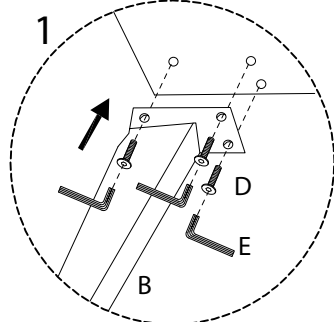

An icon showing an L-shaped metal bracket inside a circle, next to a power drill with a diagonal line through it, indicating that a power drill should not be used.	A warning triangle icon with an exclamation mark inside.	A clock icon showing approximately 15 minutes.
An icon showing a rectangular block on a mat inside a circle, next to a rectangular block with a diagonal line through it, indicating that the block should not be placed on a hard surface.	A warning triangle icon with an exclamation mark inside.	A simple icon of a person standing.

15'

1

1

2