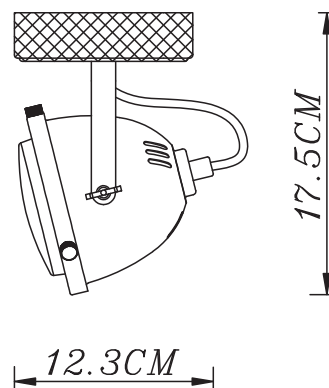

INSTRUCTION MANUAL

Emado 1 SL Burned Steel with Wood 96668

Overall size:

FittinQ B.V.

Smaragdweg 52, 5527 LB Hapert, The Netherlands
www.qazqa.nl

QAZQA