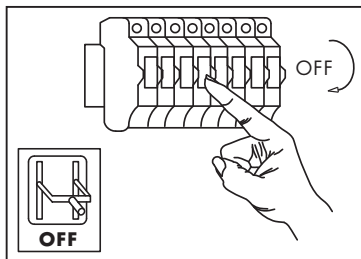

INSTRUCTION MANUAL

Emado 1 SL Burned Steel with Wood 96668

Overall size:

FittinQ B.V.

Smaragdweg 52, 5527 LB Hapert, The Netherlands
www.qazqa.nl

QAZQA