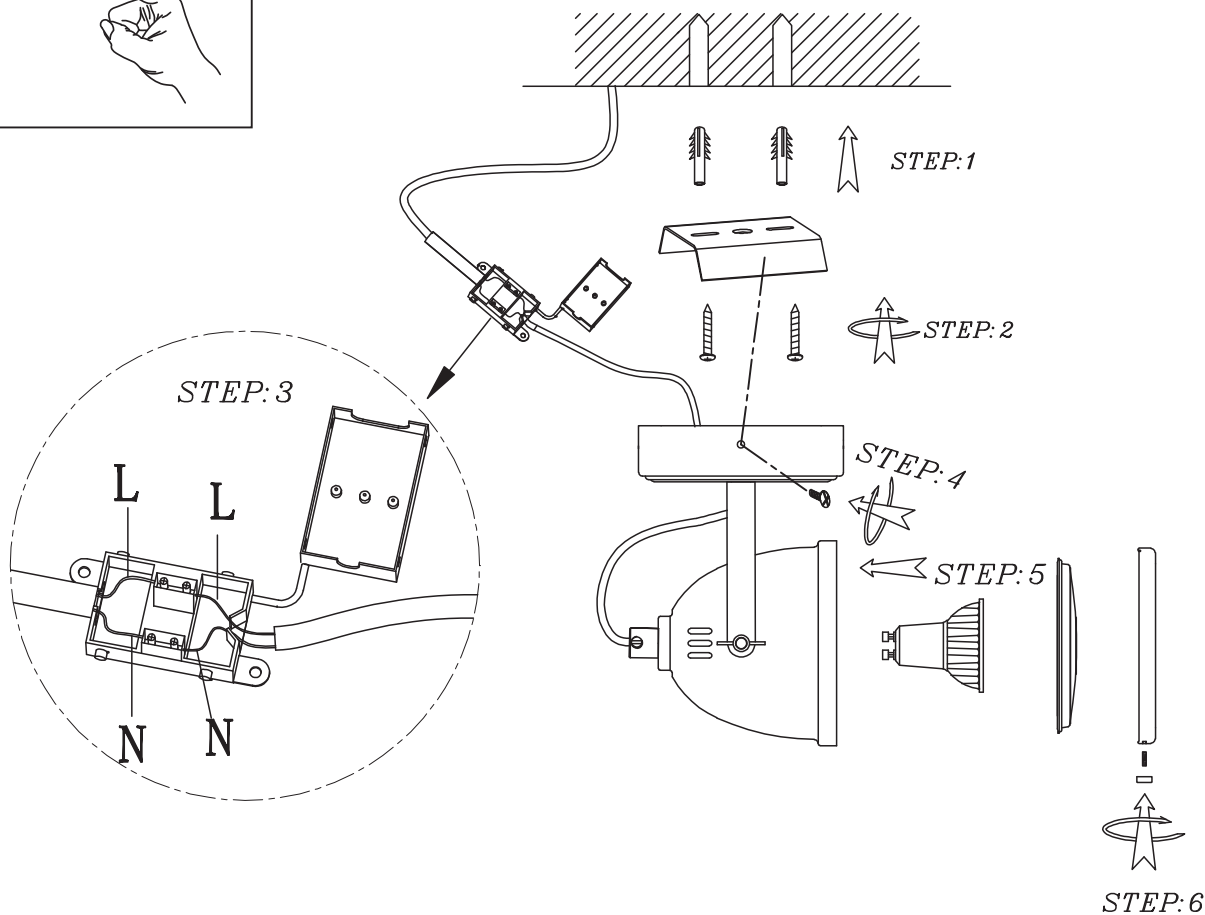

INSTRUCTION MANUAL

Emado 1 SL Burned Steel with Wood 96668

Overall size:

FittinQ B.V.

Smaragdweg 52, 5527 LB Hapert, The Netherlands
www.qazqa.nl

QAZQA