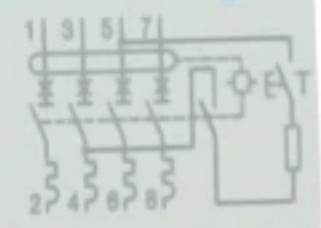

50 Hz

2 Nm

Made in Poland

3250611028635

ADM425G
B25
6000
3

A
 $I_{\Delta n} 0,03 A$

Test regularly

Earth fault Indicator