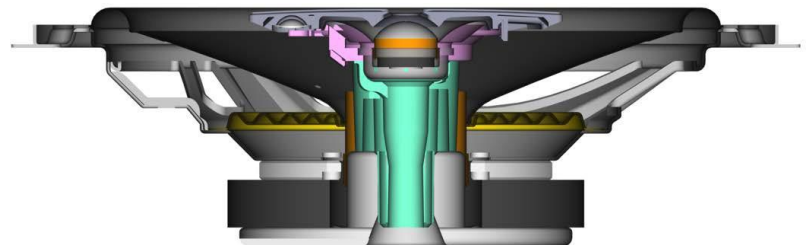

SONY

XS-GTF1639

16cm 3-Way Coaxial Speakers 270W peak, 45W rated power handling.

Special features and benefits:

- Space-saving, easy-to-install design
- Suitable for custom fit: 12 mounting holes and 6 mounting hooks
- HOP Aramid Carbon Fiber Matrix cone woofer for deep, powerful bass
- Super tweeter for high frequency extension
- Grille Included

Characteristics:

Space-saving, easy-to-install design.

Custom-fit design for easy installation in numerous vehicle types

Experience maximum power handling with 270W peak power and 45W rated power.

EXTRA BASS

Specifications:

3-Way Coaxial Speakers

High-power handling with 270W max

Rated power rating: 45 W

Effective Frequency Range 55-24,000Hz/ 4 Ohm

Output Sound Pressure: 90 dB

Suitable for custom fit: 12 mounting holes and 6 mounting

Dimensions :

φ158mm x (42mm + 8.4mm) H

Weight: 560g

Scope of delivery:

2x speakers XS-GTF1639 (1 pair)

Material name: XSGTF1639.U

EAN-Code.: 4548736147683

Color: black