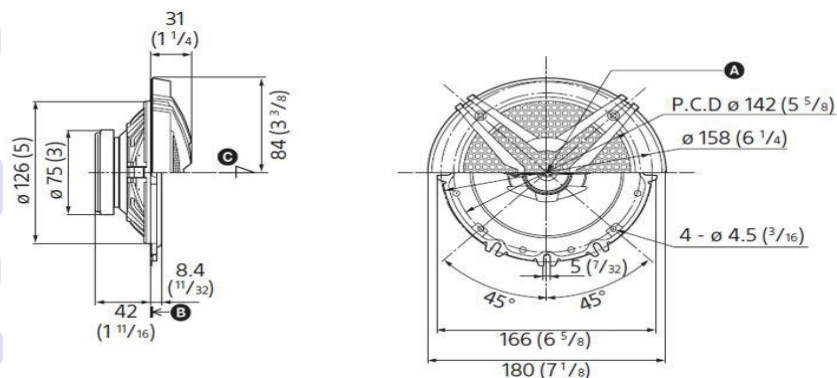

Dimensions :

φ158mm x (42mm + 8.4mm) H

Weight: 560g

Scope of delivery:

2x speakers XS-GTF1639 (1 pair)

Material name: XSGTF1639.U

EAN-Code.: 4548736147683

Color: black