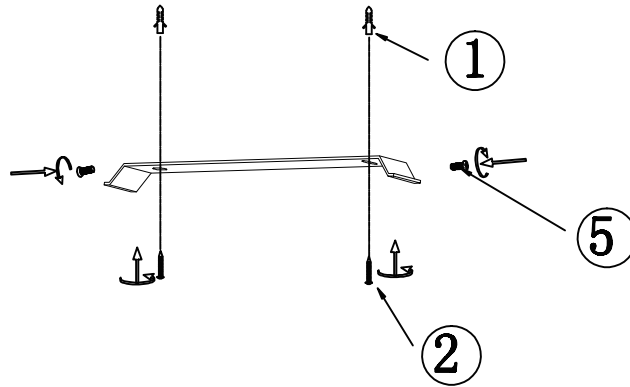

INSTRUCTION MANUAL

unchangeable LED
Max.12W
2700k
RA>80
30000H

230V
50HZ

IP44

Steve CL Black 22.5 102736

This item contains
unchangeable LED

700	LM
12	W
2700	K
>80	CRI
30000	H
15000	ON/OFF