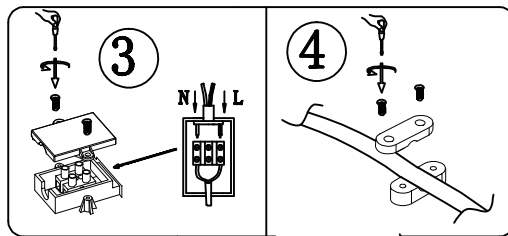

INSTRUCTION MANUAL

unchangeable LED
Max.12W
2700k
RA>80
30000H

230V
50HZ

IP44

Steve CL Black 22.5 102736

This item contains
unchangeable LED

700	LM
12	W
2700	K
>80	CRI
30000	H
15000	ON/OFF