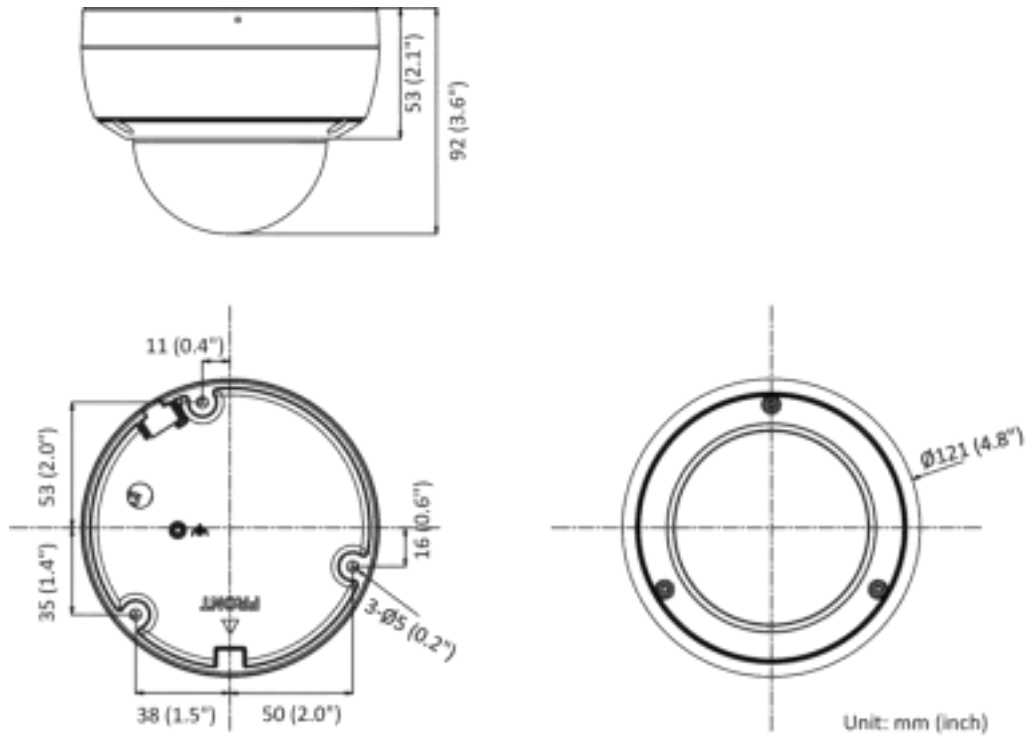

▪ **Dimension**

▪ **Accessory**

DS-1276ZJ-SUS
Corner Mount