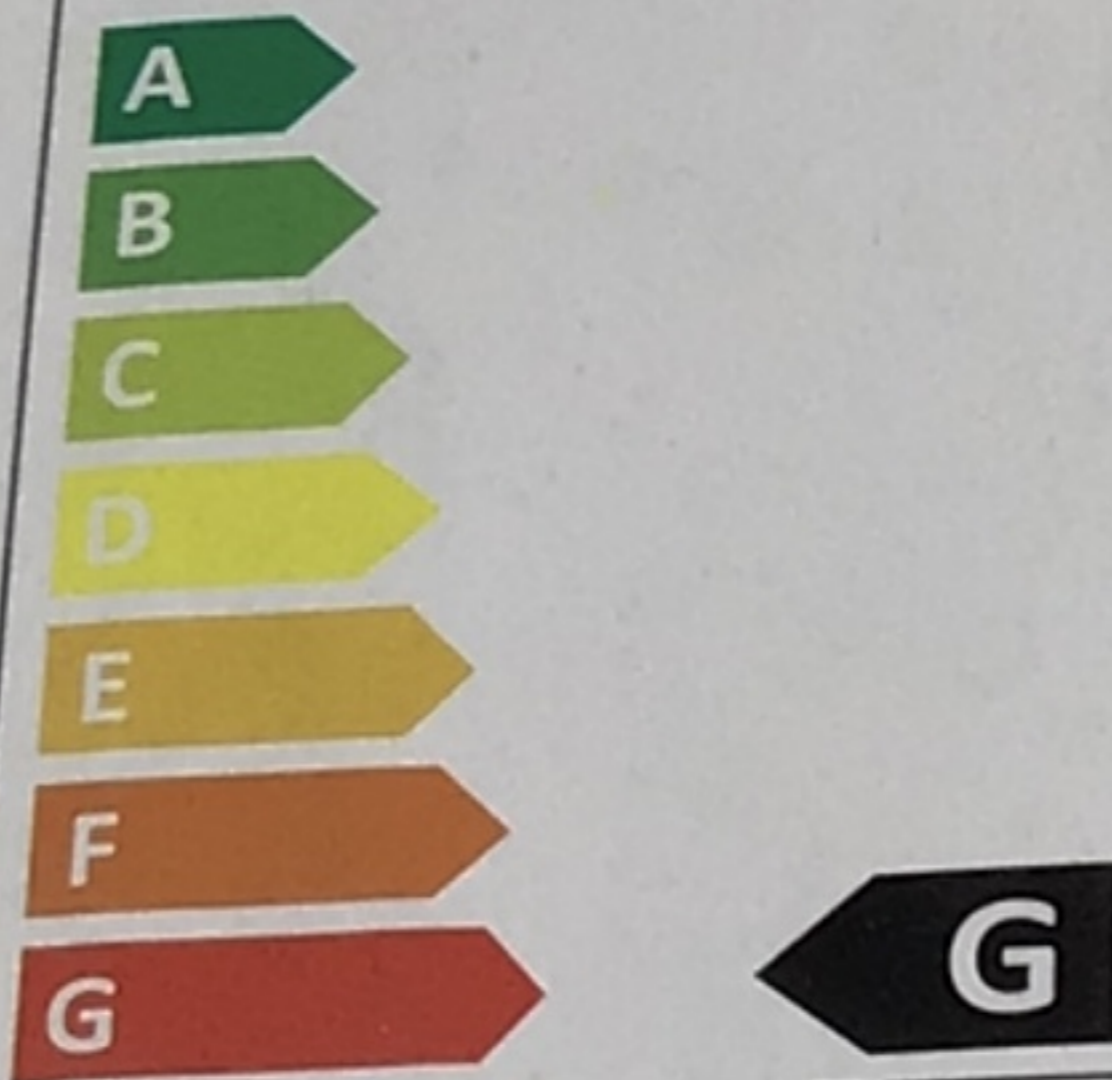

CLEAR SOFT G

Information

V•Hz	220-240 V•50 Hz
mA	11
Watt (W)	2,5
Lumen (lm <sub>360°</sub> )	150
Kelvin (K)	2200
Ra	90
Lifetime (h)	15 000
Base	E14
Dimmer compatible: startrading.com/dimmer	

 **ENERG** ⚡  
**STAR TRADING AB**  
338-35

**LED**  
LONG LIFE  
LESS ENERGY

  
Dimmer  
compatible

**3**  
kWh/1000h

2019/2015

**CE**

**STAR**<sup>®</sup>  
TRADING

Art. No. 338-35

Star Street 1, 51250 SVENJUNGA, Sweden  
www.startrading.com