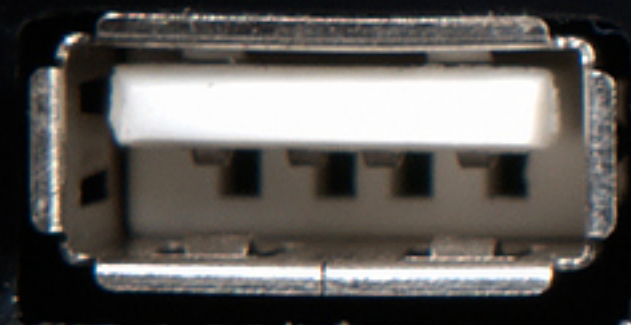

USB

OPTICAL IN

DC 18V

SALORA

2.0 CH Soundbar Speaker System

Model No.: SB0360/2

Power Source: 18V  1.5A 

Power Output: 30W