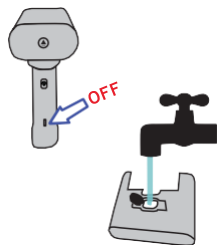

1 Month
8 hours

1

2

3

4

5

6

SteamOne