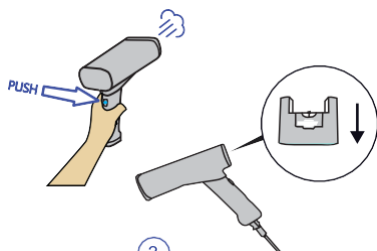

1 Month
8 hours

1

2

3

4

5

6

SteamOne