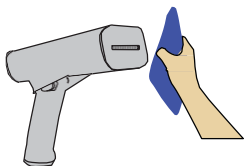

STOP

OFF

SteamOne

**PUSH
OFF**

1

2

SteamOne

1 Month
8 hours