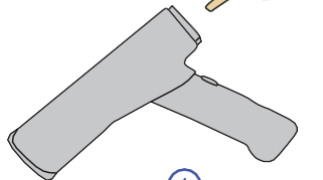

QUICK START

SteamOne

a

b

c

d

150ml

80ml

a

PUSH

1

2

3

SteamOne

a + g

1