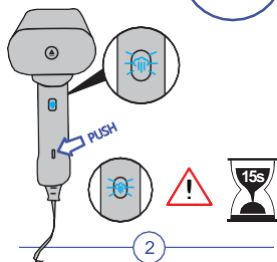

1 Month
8 hours

1

2

3

4

5

6

SteamOne