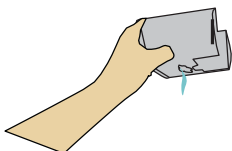

STOP

OFF

SteamOne

**PUSH
OFF**

1

2

SteamOne

1 Month
8 hours