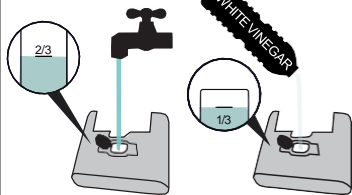

STOP

OFF

SteamOne

**PUSH
OFF**

1

2

SteamOne

1 Month
8 hours