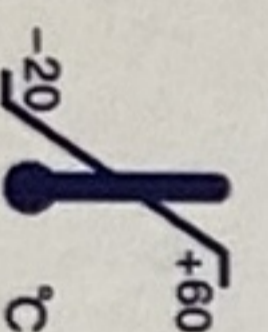

KOLVY MAX

Draagbare Elektrische Borstkolf

Productnaam: Draagbare elektrische borstkolf
Model: Kolvy Max (S12)
Input voltage: 5V \approx 1A
Executive standard:
GB4706.1-2005 GB4806.1-2016

Operation Temperature: +5 ~ 40°C
Storage temperature: -20 ~ 60°C
Operation/Storage Humidity: 15 ~ 90%
Operation/Storage Pressure: 90 ~ 106Kpa
Made in CHINA