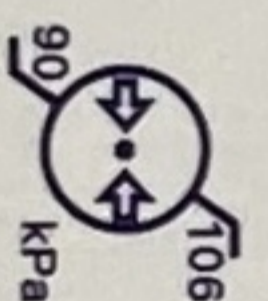

KOLVY MAX

Draagbare Elektrische Borstkolf

Productnaam: Draagbare elektrische borstkolf
Model: Kolvy Max (S12)
Input voltage: 5V \approx 1A
Executive standard:
GB4706.1-2005 GB4806.1-2016

Operation Temperature: +5 ~ 40°C
Storage temperature: -20 ~ 60°C
Operation/Storage Humidity: 15 ~ 90%
Operation/Storage Pressure: 90 ~ 106Kpa
Made in CHINA