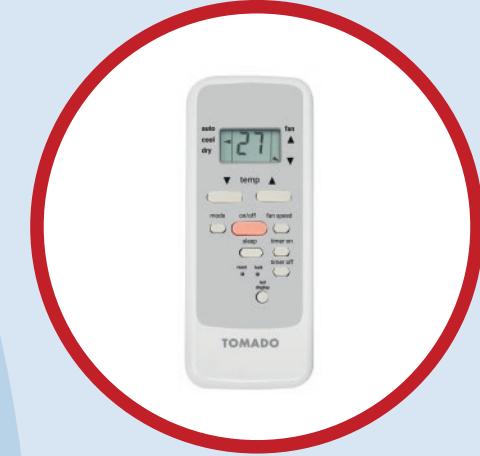

NL | Inclusief afstandsbediening en 24 uurs timer
EN | Including remote control and 24 hour timer
DE | Inklusive Fernbedienung und 24-Stunden-Timer
FR | Télécommande et minuterie 24 heures comprises
ES | Incluye mando a distancia y temporizador de 24 horas