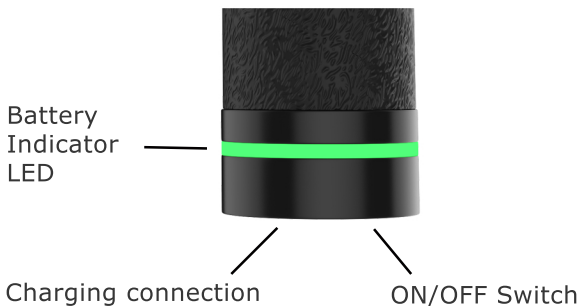

Email: info@northwallproducts.com
Site: www.northwall.be

Wallcorp BV
Kloosterstraat 14 bus 1
3910 Pelt
België

Specifications

IMPORTANT:

The massage gun shuts down after 10m. of use as a safety measure.

**Ball**