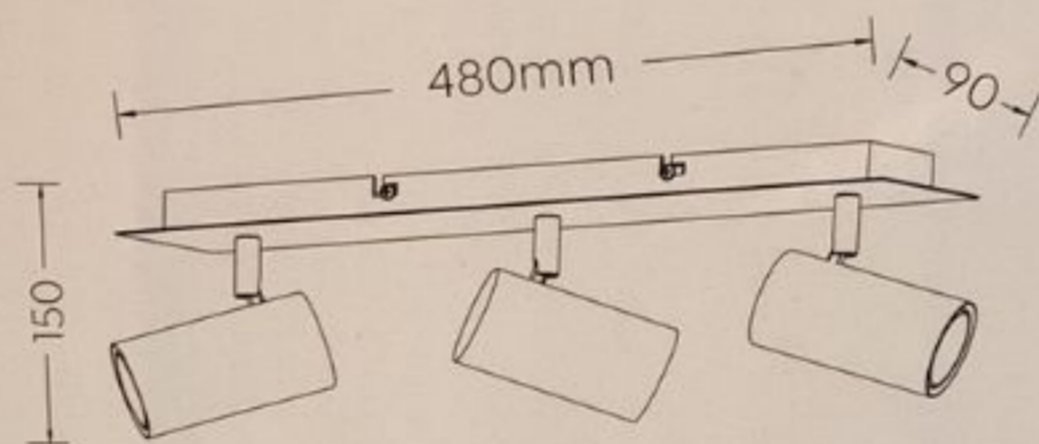

802400307

[trio-lighting.com/
802400307](http://trio-lighting.com/802400307)

MARLEY

230V~50Hz
excl. 3x GU10 - max. 35W

 class I

www.trio-lighting.com

CE