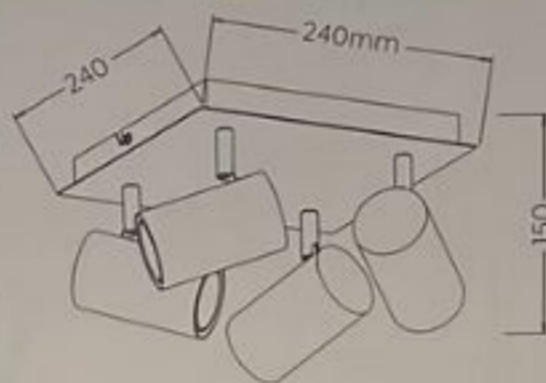

TRIO
LIGHTING FOR YOU

4 017807 490596

802430404

MARLEY

230V~50Hz
excl. 4x GU10 - max. 35W
class I

trio-lighting.com/
802430404

www.trio-lighting.com