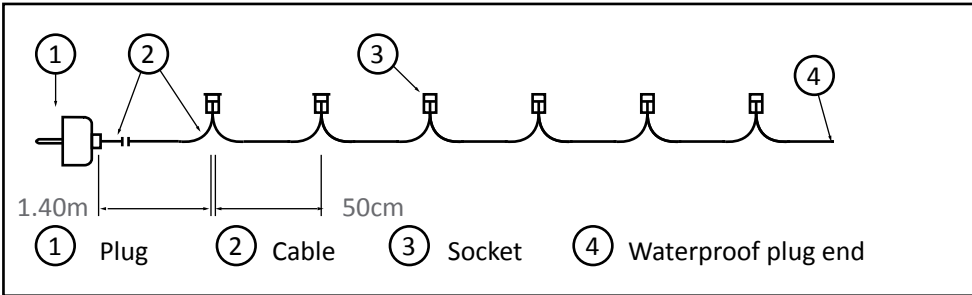

**LUXFORM**  
LIGHTING

Festive Stringlight 230V

**LUXFORM**  
GLOBAL BV

Luxform Global BV Transportstraat 1 8263 BW Kampen The Netherlands

L25

L27

P14

M3