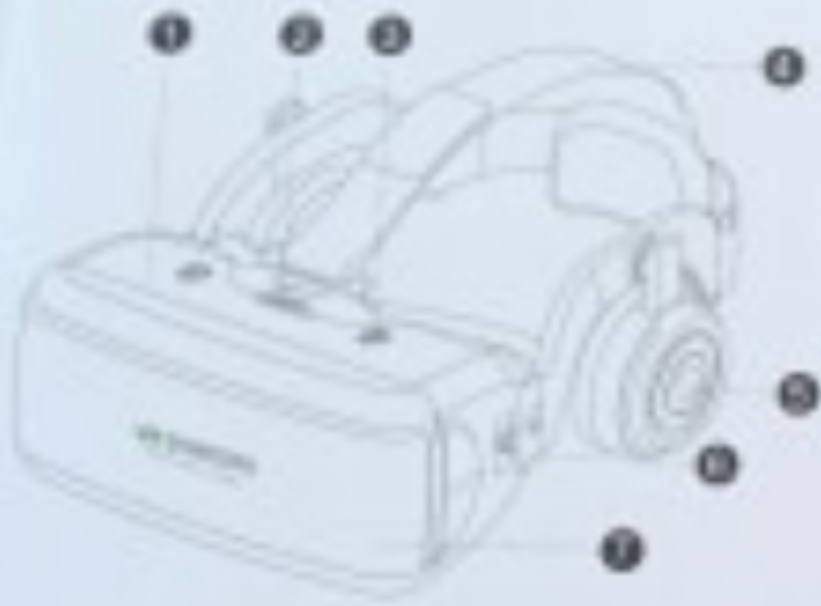

VR SHINECON

VIRTUAL REALITY GLASSES

OPEN your VR box

Adjust the VR device
with your hands

Adjust the VR device
with your phone

Enjoy VR

1. Main Lens
2. Protective Lens
3. Protective Lens
4. Protective Lens
5. Protective Lens
6. Protective Lens
7. Protective Lens

8. Main Lens
9. Main Lens
10. Main Lens
11. Main Lens
12. Main Lens
13. Main Lens
14. Main Lens

VR lens aspherical lens
Diameter 45mm

Field of view 90°-100°

IPD adjustment 58-65mm

Head height 21-24mm

Compatible with all smartphones
(IOS and Android systems platform)
Height 4.7 inch-5.5 inch

Compatible to glasses

Easy to wear

Light weight

Experience virtual reality in a simple, fun, and affordable way.
Just snap your phone into Shinecon VR and you're in virtual reality.
It's easy to transport yourself with Shinecon VR.
Whether you want to play a game, take a virtual vacation,
or watch a movie, the possibilities with Shinecon VR are endless.

- Multiple colors:
- VR glasses
 - Clearing out
 - User guide

- Minimum requirements:
- Smartphone with 4.7" & 5.5" screen
 - phone dimensions max. 150 x 75 x 8mm

检验合格
MADE IN CHINA

CE Mark