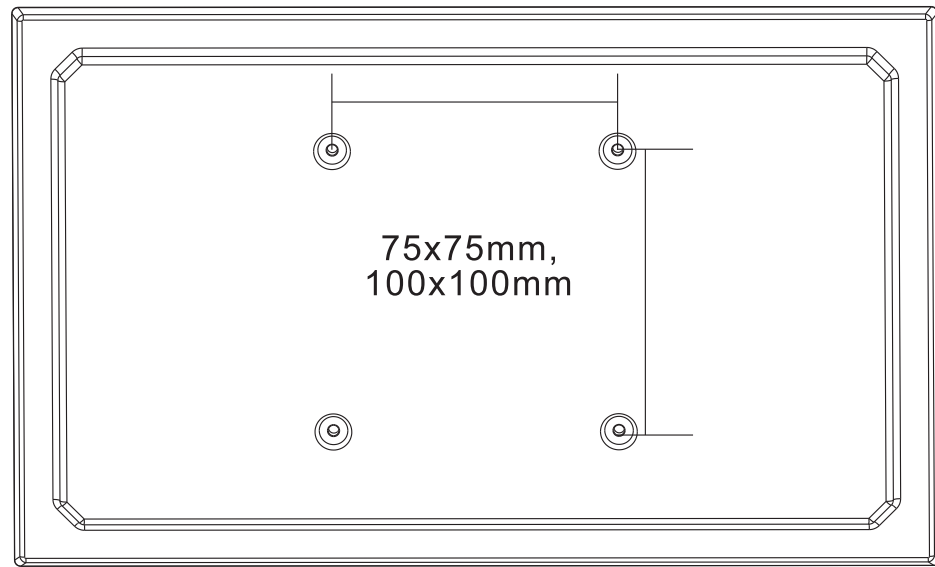

DESQ

Item No.: 1723

- M4X12MM
  A(8PCS)
- M5X12MM
  B(8PCS)
- M6x12MM
  C(3PCS)
- $\phi 6.5X \phi 13X2$
  D(16PCS)
- 4x4mm
  Allen Key
  E(1PC)
- 5x5mm
  Allen Key
  F(1PC)

①	1 pc
②	1 pc
③	2 pc
④	1 pc
⑤	1 pc
⑥	1 pc
⑦	1 pc
⑧	1 pc
⑨	1 pc
⑩	1 pc
⑪	2 pc
⑫	2 pc

2-B

1

3

2-A

4