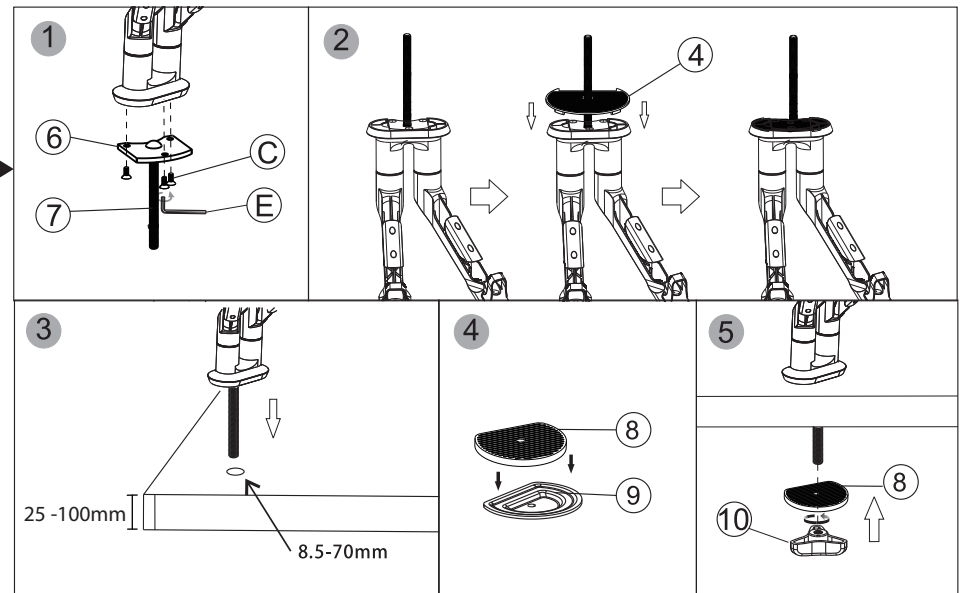

DESQ

Item No.: 1723

- M4X12MM
  A(8PCS)
- M5X12MM
  B(8PCS)
- M6x12MM
  C(3PCS)
- $\phi 6.5X \phi 13X2$
  D(16PCS)
- 4x4mm
  Allen Key
  E(1PC)
- 5x5mm
  Allen Key
  F(1PC)

①	1 pc
②	1 pc
③	2 pc
④	1 pc
⑤	1 pc
⑥	1 pc
⑦	1 pc
⑧	1 pc
⑨	1 pc
⑩	1 pc
⑪	2 pc
⑫	2 pc

2-B

1

3

2-A

4