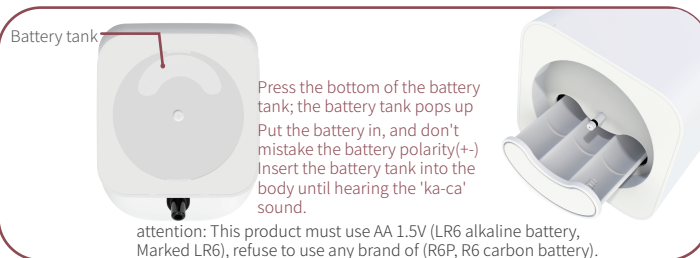

The ratio of lotion-to-water.

4

No need to dilute the waterlike liquid soap, it can be used directly.

VISCOUS LIQUID SOAP

1 (liquid soap) : 2-6 times (water)

Dilution and shake it evenly to use.

Please appropriately adjust the actual soap-to-water ratio according to the concentration of the liquid soap.

Due to production test needs, if there are water droplets remain, it is normal. Please understand.

Install the battery

Battery tank

Press the bottom of the battery tank; the battery tank pops up. Put the battery in, and don't mistake the battery polarity(+/-) insert the battery tank into the body until hearing the 'ka-ca' sound.