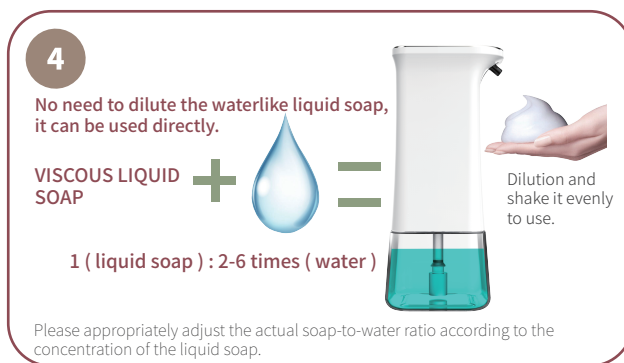

Automatic Multifunctional Foaming soap dispenser

4CM

From the top
Within 4CM

Reach out your hand,
Trigger machine
foaming.

Remove the liquid bottle, prepare for filling

Hold the bottom container and rotate it clockwise to remove the bottle.

Remove the bottle cap by turning it counterclockwise.

Distinguish suitable liquid soap

3

Add a small amount of lotions and water to shake. If the mixed liquid generated lots of foam, then the detergents are suitable. Ideal for various brands of hand sanitizers, laundry detergents, shampoos, shower gels and other liquid soap.

The ratio of lotion-to-water.

4

No need to dilute the waterlike liquid soap, it can be used directly.

VISCOUS LIQUID SOAP

1 (liquid soap) : 2-6 times (water)

Dilution and shake it evenly to use.

Please appropriately adjust the actual soap-to-water ratio according to the concentration of the liquid soap.