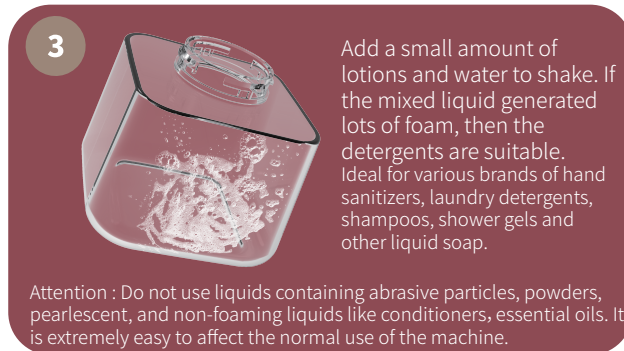

Automatic Multifunctional Foaming soap dispenser

4CM

From the top
Within 4CM

Reach out your hand,
Trigger machine
foaming.

Remove the liquid bottle, prepare for filling

Hold the bottom container and rotate it clockwise to remove the bottle.

Remove the bottle cap by turning it counterclockwise.

Distinguish suitable liquid soap

3

Add a small amount of lotions and water to shake. If the mixed liquid generated lots of foam, then the detergents are suitable. Ideal for various brands of hand sanitizers, laundry detergents, shampoos, shower gels and other liquid soap.

The ratio of lotion-to-water.

4

No need to dilute the waterlike liquid soap, it can be used directly.

VISCOUS LIQUID SOAP

1 (liquid soap) : 2-6 times (water)

Dilution and shake it evenly to use.

Please appropriately adjust the actual soap-to-water ratio according to the concentration of the liquid soap.